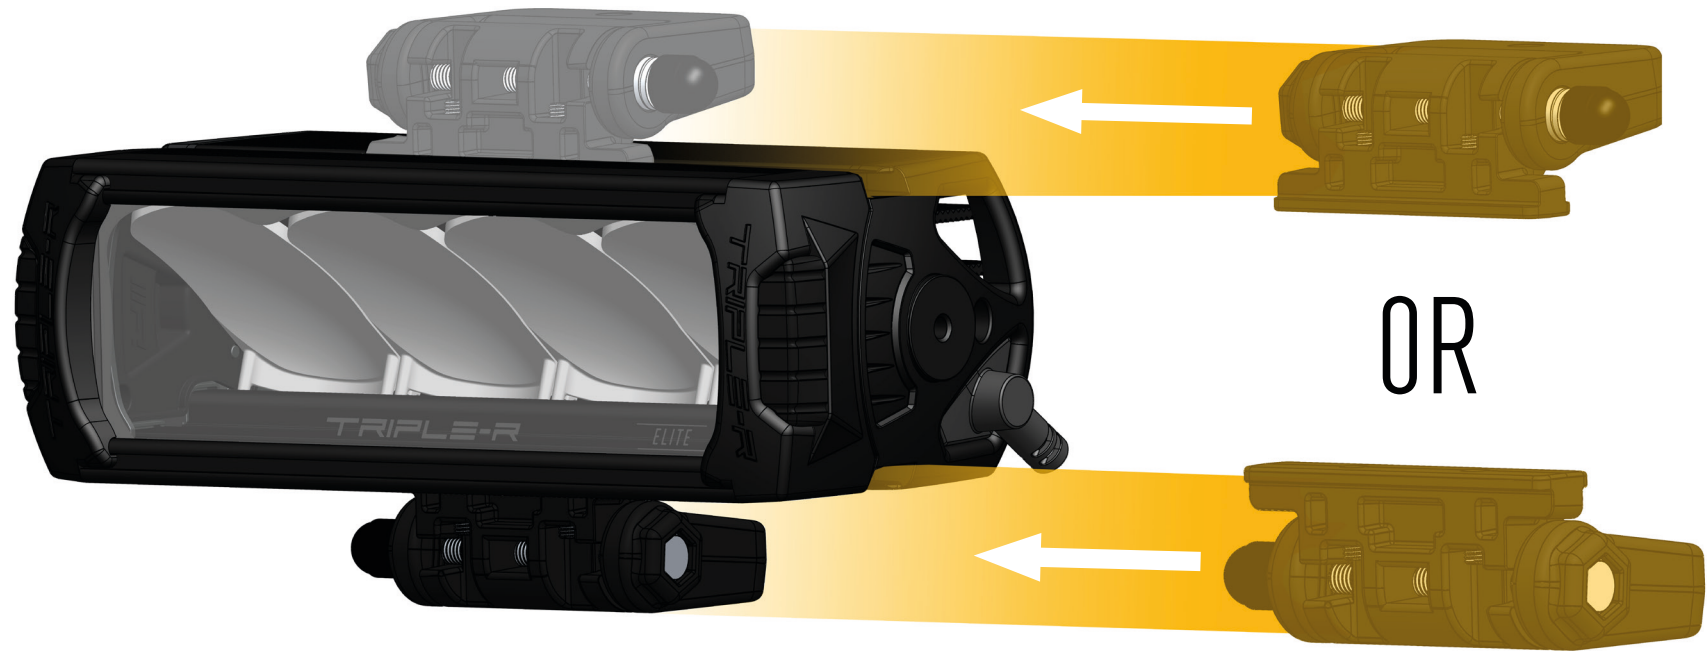

# CENTRE MOUNT (TRIPLE-R/ST) | 1114K

Tighten the M5 grub screws when bracket is positioned in the optimum position to suit the vehicle mounting points.

**LAZER**  
HIGH PERFORMANCE LIGHTING