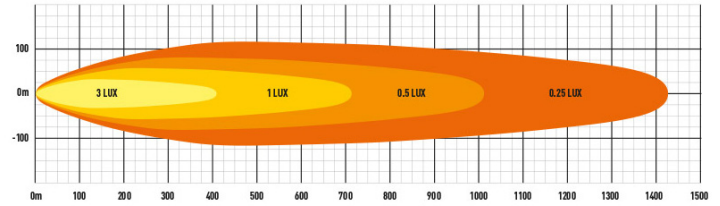

# LINEAR-36 ELITE

Measuring just 40mm in height, the Linear range represents the very best in slimline auxiliary high beam driving lights. By utilising a combination of highly efficient 3W LEDs and vacuum-metallised wide optics, to deliver a perfectly tuned beam pattern for everyday road use, the 36 Elite boasts 29,700 raw lumens, with 1 lux reaching over 700m with a 60 degrees spread of light.

E-MARK REF	N/A
VOLTAGE RANGE	10V - 32V
RAW LUMENS	29,700
BEAM PATTERN	WIDE
BEAM DISTANCE (0.25LX)	1423m
# HIGH POWER LEDS	72
POWER CONSUMPTION	308 Watts
CURRENT DRAW†	21.4 Amps
LED LIFE	50,000 Hrs*
WEIGHT	2700g

**5000  
KELVIN**

**IP68  
WATERPROOF**

**5  
YEAR  
WARRANTY**

\* LED Manufacturers Specifications †At 14.4 Volts

T +44 (0) 1992 677374  
E sales@lazerlamps.com

Lazer Lamps Ltd, Units 1-2, Harlow Mill Business Centre,  
Riverway, Harlow, Essex CM20 2FD, United Kingdom

## LINEAR-36 ELITE

Horizontal: 60° / Vertical: 15° (2% of peak)