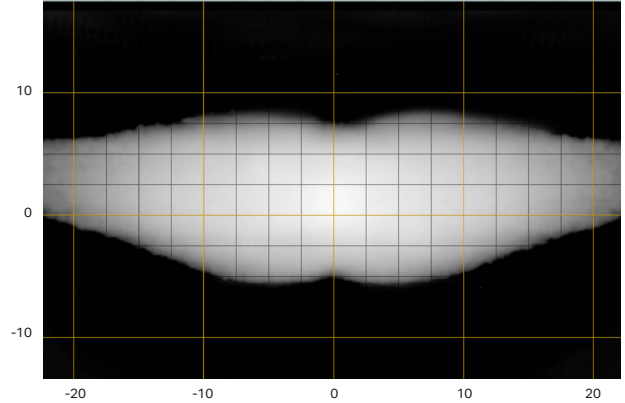

# LINEAR-36 ELITE

Measuring just 40mm in height, the Linear range represents the very best in slimline auxiliary high beam driving lights. By utilising a combination of highly efficient 3W LEDs and vacuum-metallised wide optics, to deliver a perfectly tuned beam pattern for everyday road use, the 36 Elite boasts 29,700 raw lumens, with 1 lux reaching over 700m with a 60 degrees spread of light.

# LINEAR-36 ELITE

- 982mm length light bar optimised for roof mounting
- Elite product boasts double the light output
- Vacuum-metallised optics deliver wide spread of light
- Reduced up/down spread of light suits lower mounting positions
- Highly efficient 3W LED technology
- Sleek, low profile design facilitates installation
- Designed & manufactured in the UK

E-MARK REF	N/A
VOLTAGE RANGE	10V - 32V
RAW LUMENS	29,700
BEAM PATTERN	WIDE
BEAM DISTANCE (0.25LX)	1423m
# HIGH POWER LEDS	72
POWER CONSUMPTION	308 Watts
CURRENT DRAW†	21.4 Amps
LED LIFE	50,000 Hrs*
WEIGHT	2700g

## LINEAR-36 ELITE

Horizontal: 60° / Vertical: 15° (2% of peak)