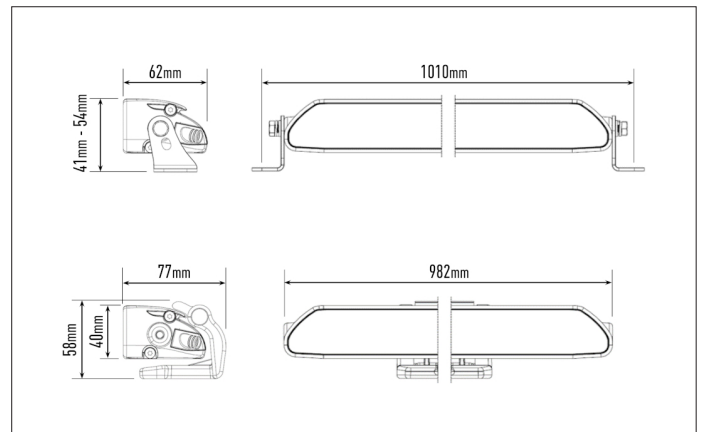

# LINEAR-36 ELITE

- 982mm length light bar optimised for roof mounting
- Elite product boasts double the light output
- Vacuum-metallised optics deliver wide spread of light
- Reduced up/down spread of light suits lower mounting positions
- Highly efficient 3W LED technology
- Sleek, low profile design facilitates installation
- Designed & manufactured in the UK

E-MARK REF	N/A
VOLTAGE RANGE	10V - 32V
RAW LUMENS	29,700
BEAM PATTERN	WIDE
BEAM DISTANCE (0.25LX)	1423m
# HIGH POWER LEDS	72
POWER CONSUMPTION	308 Watts
CURRENT DRAW†	21.4 Amps
LED LIFE	50,000 Hrs*
WEIGHT	2700g

## LINEAR-36 ELITE

Horizontal: 60° / Vertical: 15° (2% of peak)