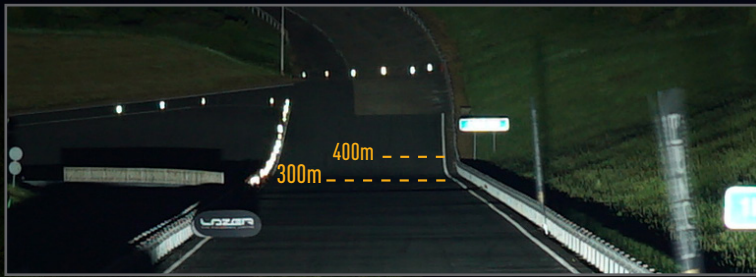

# LINEAR-36 ELITE

Measuring just 40mm in height, the Linear range represents the very best in slimline auxiliary high beam driving lights. By utilising a combination of highly efficient 3W LEDs and vacuum-metallised wide optics, to deliver a perfectly tuned beam pattern for everyday road use, the 36 Elite boasts 29,700 raw lumens, with 1 lux reaching over 700m with a 60 degrees spread of light.

# LINEAR-36 ELITE

- 982mm length light bar optimised for roof mounting
- Elite product boasts double the light output
- Vacuum-metallised optics deliver wide spread of light
- Reduced up/down spread of light suits lower mounting positions
- Highly efficient 3W LED technology
- Sleek, low profile design facilitates installation
- Designed & manufactured in the UK

E-MARK REF	N/A
VOLTAGE RANGE	10V - 32V
RAW LUMENS	29,700
BEAM PATTERN	WIDE
BEAM DISTANCE (0.25LX)	1423m
# HIGH POWER LEDS	72
POWER CONSUMPTION	308 Watts
CURRENT DRAW†	21.4 Amps
LED LIFE	50,000 Hrs*
WEIGHT	2700g

## LINEAR-36 ELITE

Horizontal: 60° / Vertical: 15° (2% of peak)