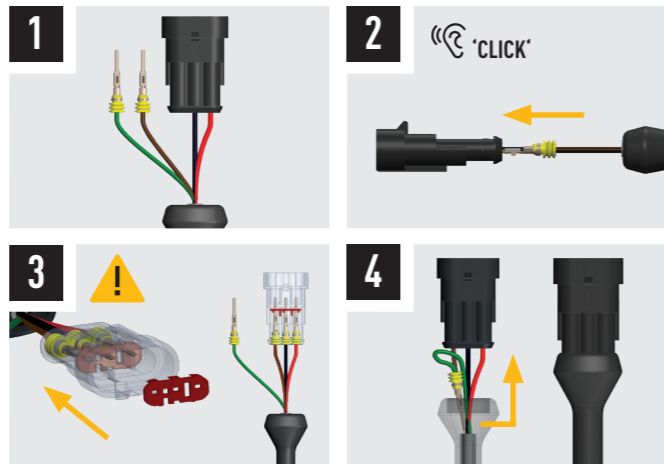

LAMP CONNECTOR INFORMATION

BACKLIGHT FUNCTION (OPTIONAL)

TRIPLE-R
HIGH PERFORMANCE LIGHTING

A LAZER LAMPS COMPANY