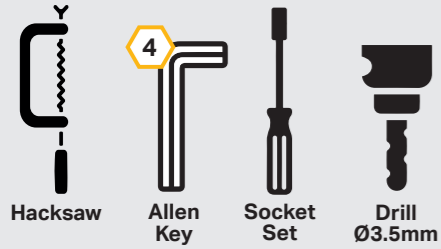

WHAT'S INCLUDED

- 4x Grille Mounting Brackets
- 4x Cutter Guides
- Anti-Theft Fasteners & Key
- Fitting Instructions

Additionally - Kit Includes:

- 2x LED Lights
- 1x Two-Lamp Wiring Kit

TOOLS REQUIRED