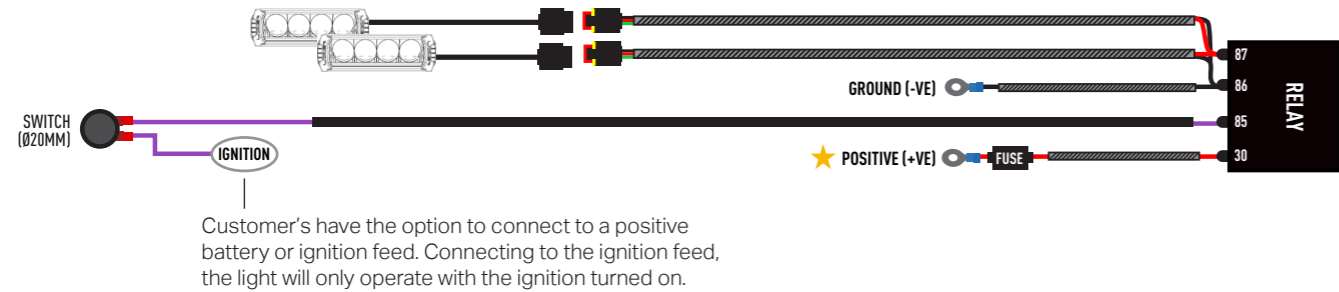

LR-750 ELITE