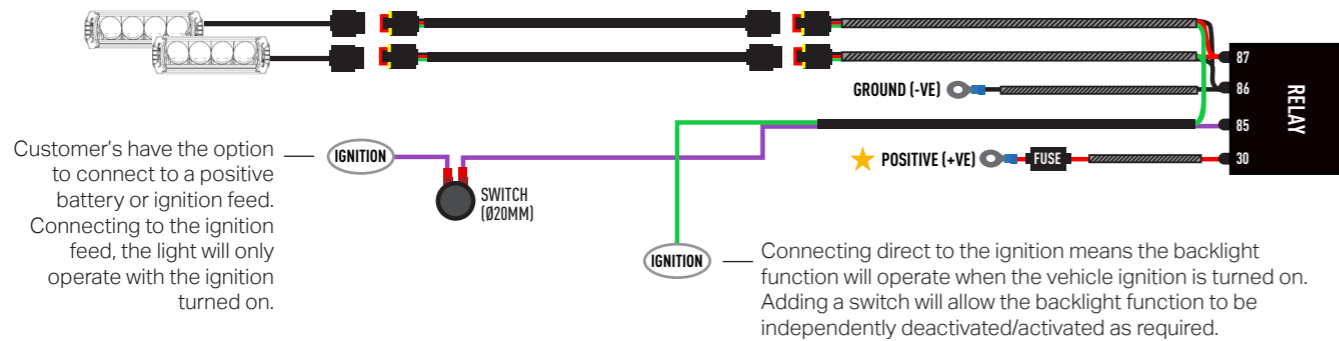

ELECTRICAL CONNECTION

★ — The red wire (Pin 30) connecting to the battery will need to be extended (cable and butt connector included).

LR-750