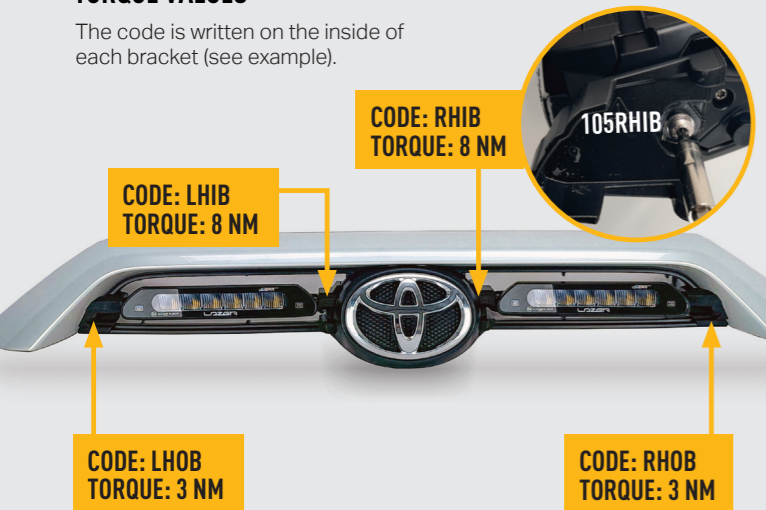

TORQUE VALUES

The code is written on the inside of each bracket (see example).