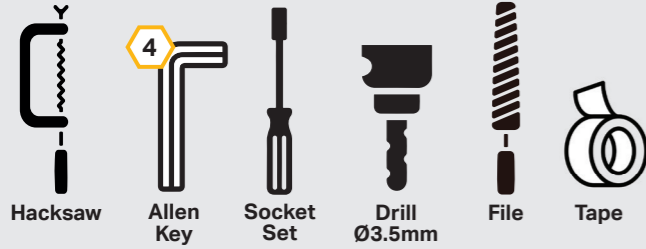

WHAT'S INCLUDED

- 4x Grille Mounting Brackets
- Anti-Theft Fasteners & Key
- Fitting Instructions

Additionally - Kit Includes:

- 2x Linear-6 LED Lightbar
- 1x Two-Lamp Wiring Kit

TOOLS REQUIRED