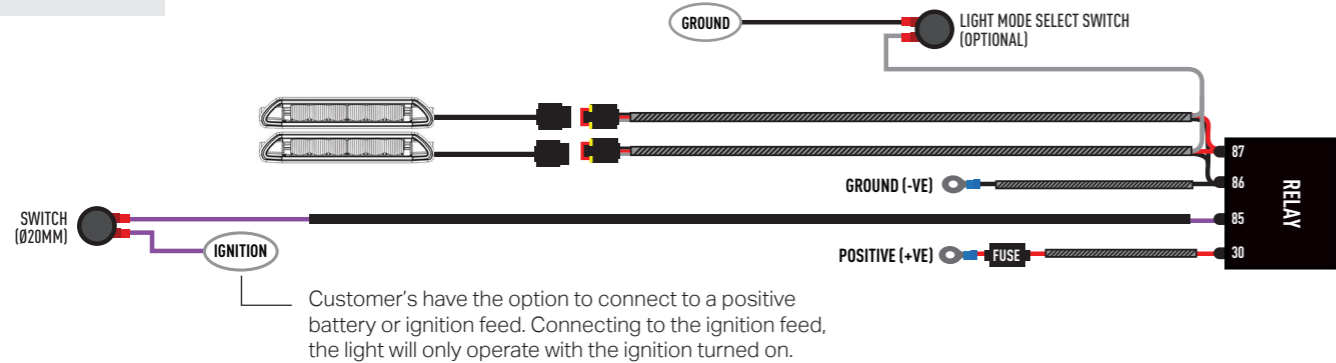

LINEAR-6 ELITE+

TRIPLE-R
HIGH PERFORMANCE LIGHTING

A LAZER LAMPS COMPANY