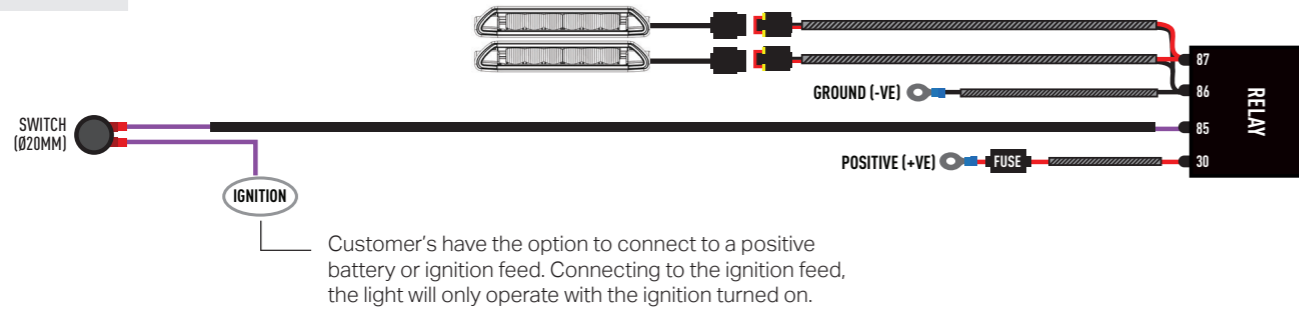

ELECTRICAL CONNECTION

Please disconnect the vehicle battery before installing or servicing your LED light installation. If in doubt, it is recommended to use the services of a professional installer. It is recommended to use the available corresponding Triple-R wiring kit for your product. If utilizing existing (non Triple-R) wiring, make sure to use the appropriate wire gauge and fusing in line with your lights.

LINEAR-6 ELITE