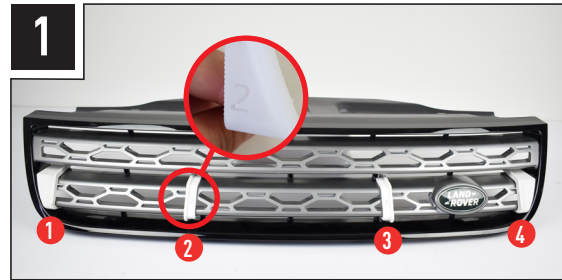

LICENCE PLATE MOUNT
COMPATIBLE WITH ALL VEHICLES

CLIP-ON LENSES
AMBER AND REEDED LENSES

CAN INTERFACE
PLUS CONTACTLESS READER

WHAT'S INCLUDED

- 4x Grille Mounting Brackets
- 4x Cutter Guides
- Fitting Instructions

FITTING INSTRUCTIONS

INSTALLATION PROCESS

Install should be completed with the grille left on the vehicle.

TORQUE VALUES

ELECTRICAL CONNECTION

ST4 EVOLUTION

CANBUS INTEGRATION

For vehicles where it is not possible to locate a 12V high beam signal, it will be necessary to take the high beam signal from the vehicle's CAN system. For vehicle specific CAN instructions, please download the "CANM8 Connect" App.