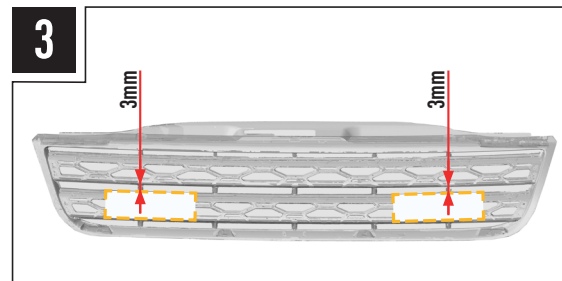

FITTING INSTRUCTIONS

INSTALLATION PROCESS

Install should be completed with the grille left on the vehicle.

TORQUE VALUES

ELECTRICAL CONNECTION

ST4 EVOLUTION

CANBUS INTEGRATION

For vehicles where it is not possible to locate a 12V high beam signal, it will be necessary to take the high beam signal from the vehicle's CAN system. For vehicle specific CAN instructions, please download the "CANM8 Connect" App.