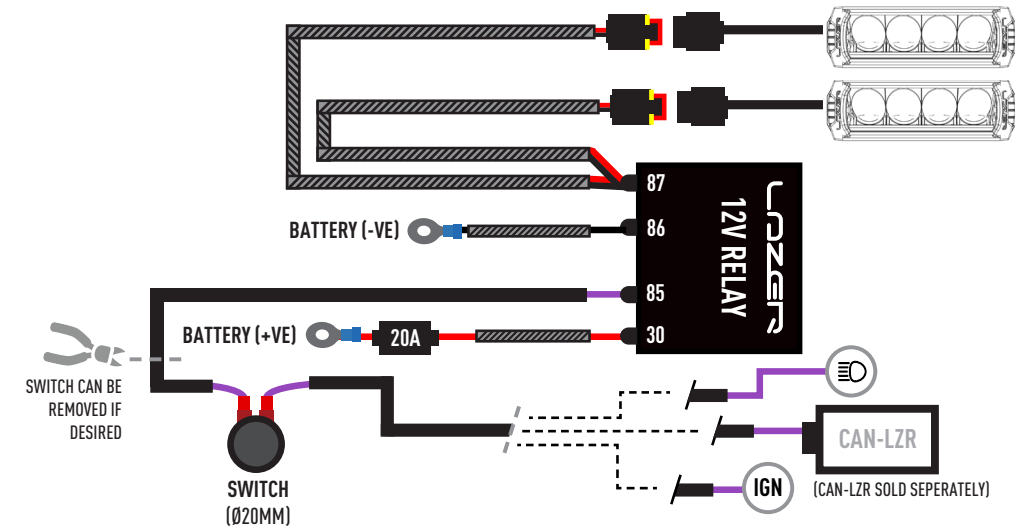

Lazer Lamps Ltd, Units 1&2 Harlow Mill Business Centre,
Riverway, Harlow, Essex. CM20 2FD. United Kingdom

MADE IN THE UK /LAZERLAMPS /LAZERLAMPS

LAZER
HIGH PERFORMANCE LIGHTING

LAND ROVER DISCOVERY 5 (2016+)
GRILLE INTEGRATION KIT

FITTING INSTRUCTIONS

INSTALLATION PROCESS

Install should be completed with the grille left on the vehicle.

TORQUE VALUES

ELECTRICAL CONNECTION

ST4 EVOLUTION

CANBUS INTEGRATION

For vehicles where it is not possible to locate a 12V high beam signal, it will be necessary to take the high beam signal from the vehicle's CAN system. For vehicle specific CAN instructions, please download the "CANM8 Connect" App.