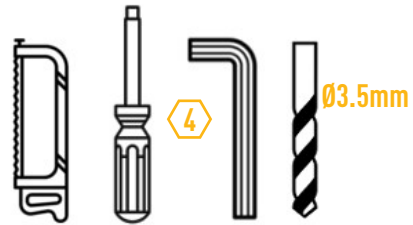

TOOLS REQUIRED