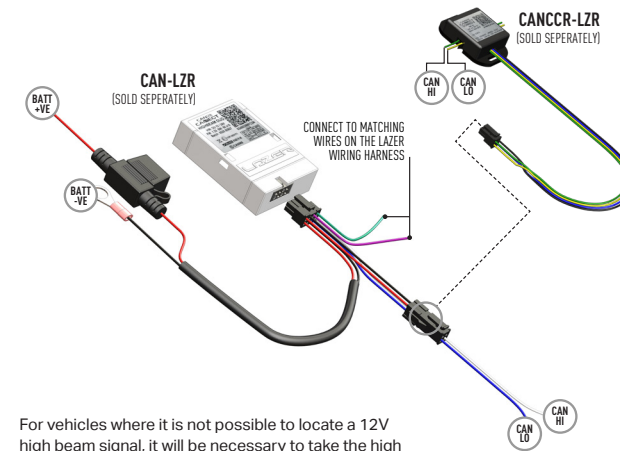

LICENCE PLATE MOUNT
COMPATIBLE WITH ALL VEHICLES

CLIP-ON LENSES
AMBER AND REEDED LENSES

CAN INTERFACE
PLUS CONTACTLESS READER

WHAT'S INCLUDED

- 4x Grille Mounting Brackets
- 4x Cutter Guides
- Fitting Instructions

FITTING INSTRUCTIONS

INSTALLATION PROCESS

Install should be completed with the grille left on the vehicle.

TORQUE VALUES

ELECTRICAL CONNECTION

ST4 EVOLUTION

CANBUS INTEGRATION

For vehicles where it is not possible to locate a 12V high beam signal, it will be necessary to take the high beam signal from the vehicle's CAN system. For vehicle specific CAN instructions, please download the "CANM8 Connect" App.