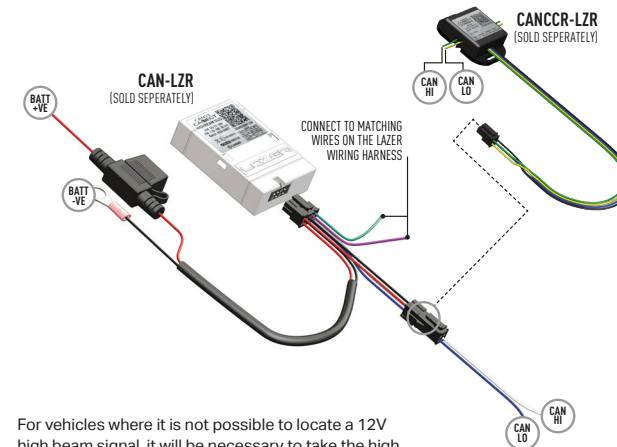

FITTING INSTRUCTIONS

INSTALLATION PROCESS

Install should be completed with the grille left on the vehicle.

TORQUE VALUES

ELECTRICAL CONNECTION

LINEAR-18 (STANDARD OR ELITE)

CANBUS INTEGRATION

For vehicles where it is not possible to locate a 12V high beam signal, it will be necessary to take the high beam signal from the vehicle's CAN system. For vehicle specific CAN instructions, please download the "CANM8 Connect" App.