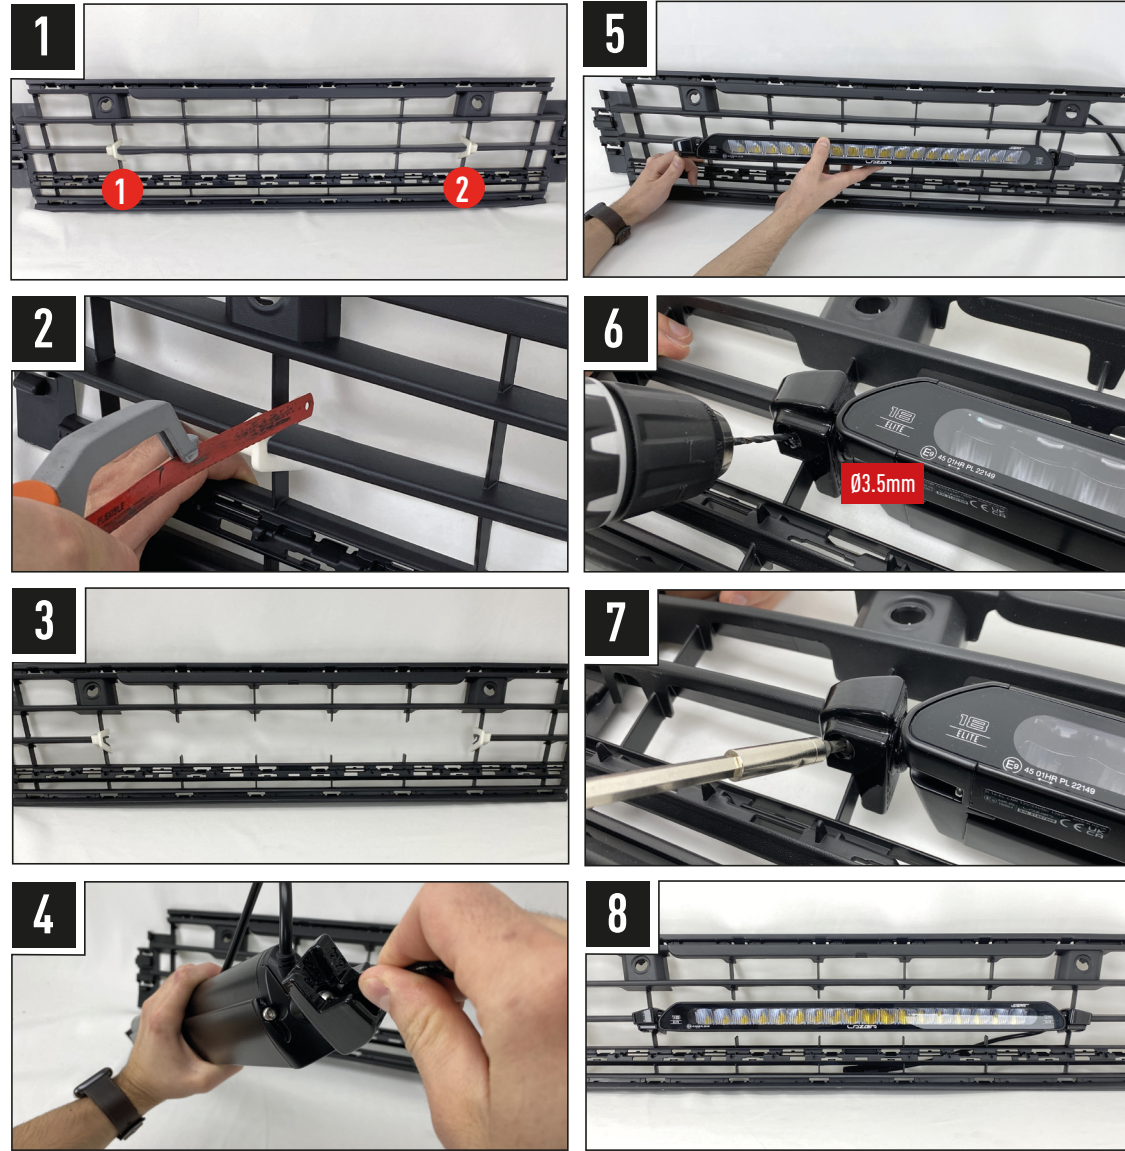

FITTING INSTRUCTIONS

INSTALLATION PROCESS

Install should be completed with the grille left on the vehicle.

TORQUE VALUES

ELECTRICAL CONNECTION

LINEAR-18 (STANDARD OR ELITE)

CANBUS INTEGRATION

For vehicles where it is not possible to locate a 12V high beam signal, it will be necessary to take the high beam signal from the vehicle's CAN system. For vehicle specific CAN instructions, please download the "CANM8 Connect" App.