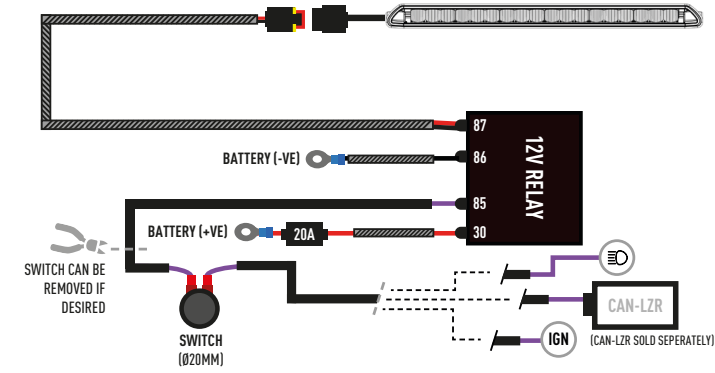

Lazer Lamps Ltd, Units 1&2 Harlow Mill Business Centre,
Riverway, Harlow, Essex. CM20 2FD. United Kingdom

MADE IN THE UK

/LAZERLAMPS

/LAZERLAMPS

LAZER
HIGH PERFORMANCE LIGHTING

VW GOLF MK8
GRILLE INTEGRATION KIT

FITTING INSTRUCTIONS

INSTALLATION PROCESS

Install should be completed with the grille left on the vehicle.

TORQUE VALUES

ELECTRICAL CONNECTION

LINEAR-18 (STANDARD OR ELITE)

CANBUS INTEGRATION

For vehicles where it is not possible to locate a 12V high beam signal, it will be necessary to take the high beam signal from the vehicle's CAN system. For vehicle specific CAN instructions, please download the "CANM8 Connect" App.