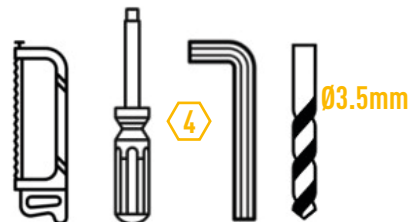

TOOLS REQUIRED