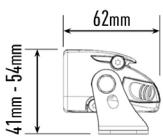

LINEAR-12 ELITE WITH POSITION LIGHT

- Combination of highly efficient 3W 'premium bin' LEDs
- Vacuum-metallised optics deliver wide spread of light
- Integrated Position Lights for added safety and improved styling
- Flexible mounting options – anti-theft mounting brackets included
- Sleek, low profile design facilitates installation
- Electronic thermal management
- Designed & manufactured in the UK

MOUNTING OPTIONS

E-MARK REF	37.5
VOLTAGE RANGE	10V - 32V
RAW LUMENS	8100
BEAM PATTERN	Wide
BEAM DISTANCE (0.25LX)	796m
# HIGH POWER LEDS	12
POWER CONSUMPTION	84 Watts
CURRENT DRAW†	5.8 Amps
LED LIFE	50,000 Hrs*
WEIGHT	800g

* LED Manufacturers Specifications †At 14.4 Volts

Horizontal: 64° / Vertical: 15° (2% of peak)

LINEAR-12 ELITE

LAZER LAMPS LTD, Units 1+2, Harlow Mill Business Centre, Riverway, Harlow, Essex. CM20 2FD. UK
Tel: +44(0)1992 677374 | Email: sales@lazerlamps.com | Web: www.lazerlamps.com