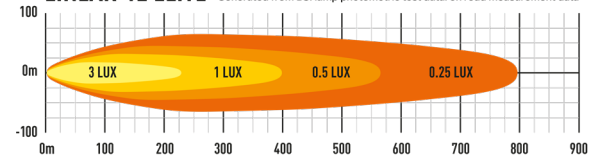

LINEAR-12 ELITE

LAZER LAMPS LTD, Units 1+2, Harlow Mill Business Centre, Riverway, Harlow, Essex. CM20 2FD. UK
Tel: +44(0)1992 677374 | Email: sales@lazerlamps.com | Web: www.lazerlamps.com