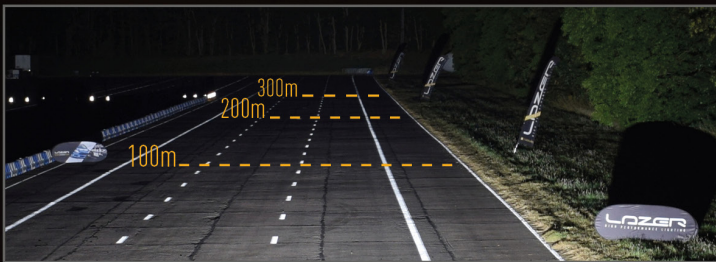

LINEAR-12 ELITE WITH POSITION LIGHT

Quite simply the ultimate in low profile auxiliary LED lighting, now available with the added styling and safety benefits of integrated Position Light function. The Linear-12 Elite with position light provides astonishing levels of light output, optimised for everyday road use, where either space is a limiting factor in regards any installation, or the preference is for a sleek, aerodynamic solution to get noticed more at night than during the day. The Linear-12 Elite with position light utilises a combination of highly efficient 3W LEDs, the same as used in our 2018 WRC lighting solutions, which together deliver 8,100 lumens, and 1 lux to 400m.

SEE MORE. **GO FASTER.** GO SAFER.

LINEAR-12 ELITE WITH POSITION LIGHT

- Combination of highly efficient 3W 'premium bin' LEDs
- Vacuum-metallised optics deliver wide spread of light
- Integrated Position Lights for added safety and improved styling
- Flexible mounting options – anti-theft mounting brackets included
- Sleek, low profile design facilitates installation
- Electronic thermal management
- Designed & manufactured in the UK

MOUNTING OPTIONS

(Anti-theft fasteners included)

(Centre Mount kit sold seperately)

| | |
|------------------------|-------------|
| E-MARK REF | 37.5 |
| VOLTAGE RANGE | 10V - 32V |
| RAW LUMENS | 8100 |
| BEAM PATTERN | Wide |
| BEAM DISTANCE (0.25LX) | 796m |
| # HIGH POWER LEDS | 12 |
| POWER CONSUMPTION | 84 Watts |
| CURRENT DRAW† | 5.8 Amps |
| LED LIFE | 50,000 Hrs* |
| WEIGHT | 800g |