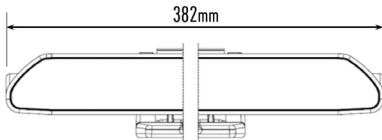

LINEAR-12 ELITE WITH POSITION LIGHT

- Combination of highly efficient 3W 'premium bin' LEDs
- Vacuum-metallised optics deliver wide spread of light
- Integrated Position Lights for added safety and improved styling
- Flexible mounting options – anti-theft mounting brackets included
- Sleek, low profile design facilitates installation
- Electronic thermal management
- Designed & manufactured in the UK

MOUNTING OPTIONS

E-MARK REF	37.5
VOLTAGE RANGE	10V - 32V
RAW LUMENS	8100
BEAM PATTERN	Wide
BEAM DISTANCE (0.25LX)	796m
# HIGH POWER LEDS	12
POWER CONSUMPTION	84 Watts
CURRENT DRAW†	5.8 Amps
LED LIFE	50,000 Hrs*
WEIGHT	800g

* LED Manufacturers Specifications †At 14.4 Volts

Horizontal: 64° / Vertical: 15° (2% of peak)

LINEAR-12 ELITE

LAZER LAMPS LTD, Units 1+2, Harlow Mill Business Centre, Riverway, Harlow, Essex. CM20 2FD. UK
Tel: +44(0)1992 677374 | Email: sales@lazerlamps.com | Web: www.lazerlamps.com