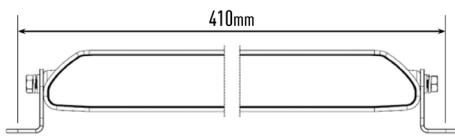

LINEAR-12 ELITE WITH POSITION LIGHT

- Combination of highly efficient 3W 'premium bin' LEDs
- Vacuum-metallised optics deliver wide spread of light
- Integrated Position Lights for added safety and improved styling
- Flexible mounting options – anti-theft mounting brackets included
- Sleek, low profile design facilitates installation
- Electronic thermal management
- Designed & manufactured in the UK

MOUNTING OPTIONS

E-MARK REF	37.5
VOLTAGE RANGE	10V - 32V
RAW LUMENS	8100
BEAM PATTERN	Wide
BEAM DISTANCE (0.25LX)	796m
# HIGH POWER LEDS	12
POWER CONSUMPTION	84 Watts
CURRENT DRAW†	5.8 Amps
LED LIFE	50,000 Hrs*
WEIGHT	800g

* LED Manufacturers Specifications †At 14.4 Volts

Horizontal: 64° / Vertical: 15° (2% of peak)

LINEAR-12 ELITE

LAZER LAMPS LTD, Units 1+2, Harlow Mill Business Centre, Riverway, Harlow, Essex. CM20 2FD. UK
Tel: +44(0)1992 677374 | Email: sales@lazerlamps.com | Web: www.lazerlamps.com