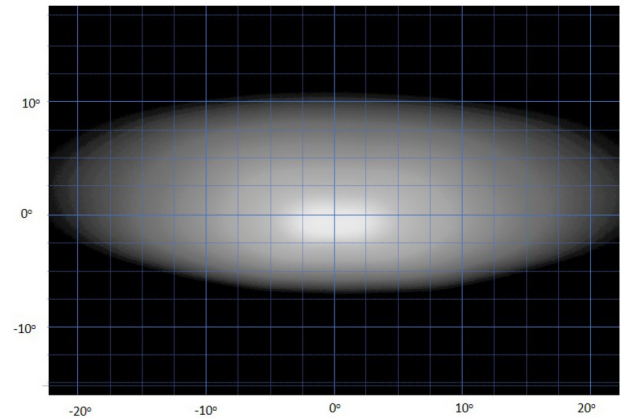

E-MARK REF	37.5
VOLTAGE RANGE	10V - 32V
RAW LUMENS	8100
BEAM PATTERN	Wide
BEAM DISTANCE (0.25LX)	796m
# HIGH POWER LEDS	12
POWER CONSUMPTION	84 Watts
CURRENT DRAW†	5.8 Amps
LED LIFE	50,000 Hrs*
WEIGHT	800g

* LED Manufacturers Specifications †At 14.4 Volts

Horizontal: 64° / Vertical: 15° (2% of peak)