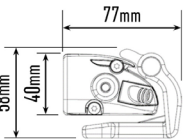

LINEAR-12 ELITE WITH POSITION LIGHT

- Combination of highly efficient 3W 'premium bin' LEDs
- Vacuum-metallised optics deliver wide spread of light
- Integrated Position Lights for added safety and improved styling
- Flexible mounting options – anti-theft mounting brackets included
- Sleek, low profile design facilitates installation
- Electronic thermal management
- Designed & manufactured in the UK

MOUNTING OPTIONS

E-MARK REF	37.5
VOLTAGE RANGE	10V - 32V
RAW LUMENS	8100
BEAM PATTERN	Wide
BEAM DISTANCE (0.25LX)	796m
# HIGH POWER LEDS	12
POWER CONSUMPTION	84 Watts
CURRENT DRAW†	5.8 Amps
LED LIFE	50,000 Hrs*
WEIGHT	800g

* LED Manufacturers Specifications †At 14.4 Volts

Horizontal: 64° / Vertical: 15° (2% of peak)

LINEAR-12 ELITE

LAZER LAMPS LTD, Units 1+2, Harlow Mill Business Centre, Riverway, Harlow, Essex. CM20 2FD. UK
Tel: +44(0)1992 677374 | Email: sales@lazerlamps.com | Web: www.lazerlamps.com