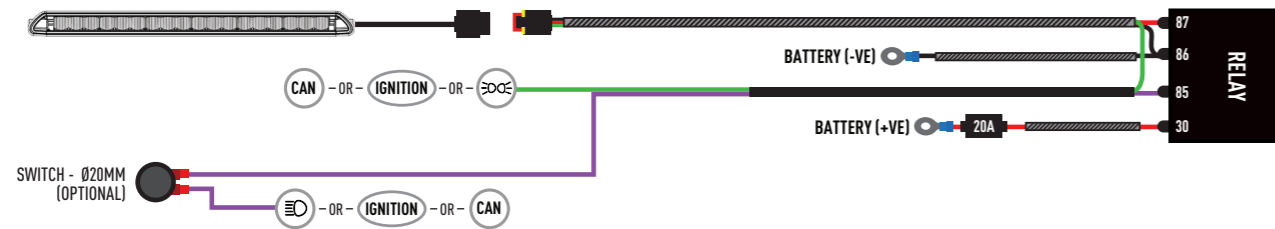

ELECTRICAL CONNECTION

GLIDE STANDARD / ELITE - WITHOUT POSITION LIGHT

GLIDE STANDARD / ELITE - WITH POSITION LIGHT

UNECE REGULATIONS E9

Please scan the QR code to view all UNECE Certificates and information.

Additionally - Kit Includes:

- 1x Glide LED Lightbar
- 1x One-Lamp Wiring Kit

TOOLS REQUIRED

TORQUE VALUES

The code is written on the inside of each bracket (see example).

INSTALLATION PROCESS - Install should be completed with the grille left on the vehicle.