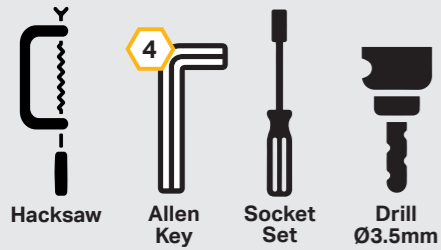

T +44 (0) 1992 677374
E sales@lazerlamps.com

Lazer Lamps Ltd, Calder House, Central Road
Harlow, Essex, CM20 2ST, UK

MADE IN THE UK /LAZERLAMPS

WHAT'S INCLUDED

- 2x Grille Mounting Brackets
- 2x Cutting Guides
- Anti-Theft Fasteners & Key
- Fitting Instructions

Additionally - Kit Includes:

- 1x Glide LED Lightbar
- 1x One-Lamp Wiring Kit

TOOLS REQUIRED

TORQUE VALUES

The code is written on the inside of each bracket (see example).

INSTALLATION PROCESS - Install should be completed with the grille left on the vehicle.