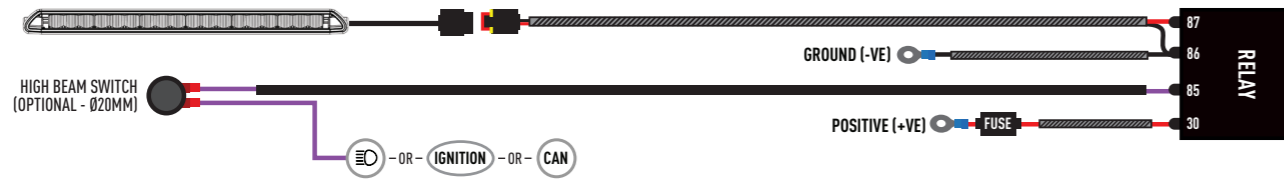

ELECTRICAL CONNECTION

GLIDE STANDARD / ELITE - WITHOUT POSITION LIGHT

GLIDE STANDARD / ELITE - WITH POSITION LIGHT

UNECE REGULATIONS E9

Please scan the QR code to view all UNECE Certificates and information.

Additionally - Kit Includes:

- 1x Glide LED Lightbar
- 1x One-Lamp Wiring Kit

TOOLS REQUIRED

TORQUE VALUES

The code is written on the inside of each bracket (see example).

INSTALLATION PROCESS - Install should be completed with the grille left on the vehicle.