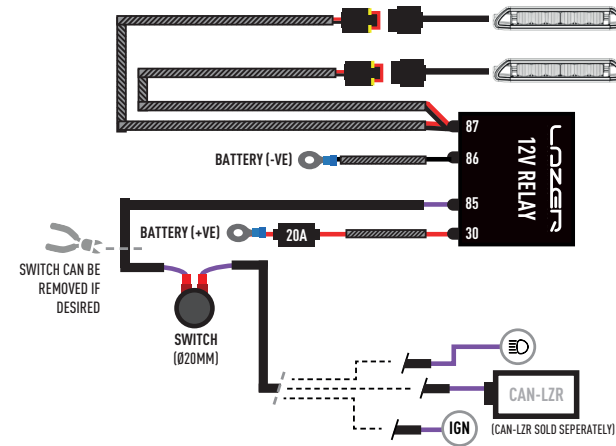

MADE IN THE UK /LAZERLAMPS /LAZERLAMPS

WHAT'S INCLUDED

- 4x Grille Mounting Brackets
- 4x Cutter Guides
- Anti-Theft Fasteners & Key
- Fitting Instructions

Additionally - Kit Includes:

- 2x High Performance LED Spotlights (Linear-6)
- 1x Two-Lamp Wiring Kit

MERCEDES SPRINTER (2018+)
GRILLE INTEGRATION KIT

MAN TGE (2017+)
GRILLE INTEGRATION KIT

CLIP-ON LENSES
AMBER AND REEDED LENSES

CAN INTERFACE
PLUS CONTACTLESS READER

INSTALLATION PROCESS

Install should be completed with the grille left on the vehicle.

TORQUE VALUES

ELECTRICAL CONNECTION

LINEAR-6 (STANDARD OR ELITE)

CANBUS INTEGRATION

For vehicles where it is not possible to locate a 12V high beam signal, it will be necessary to take the high beam signal from the vehicle's CAN system. For vehicle specific CAN instructions, please download the "CANM8 Connect" App.