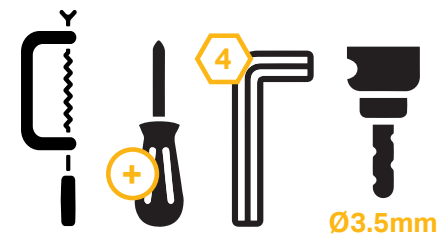

TOOLS REQUIRED