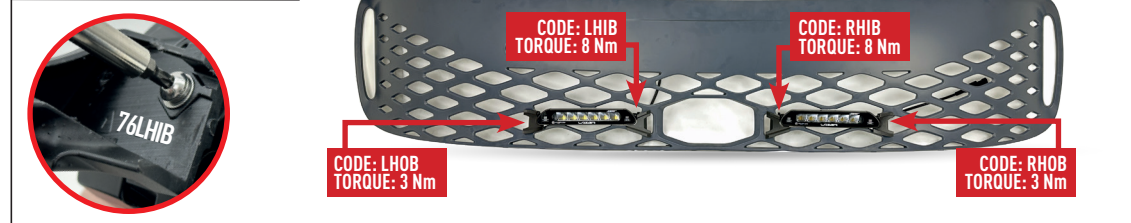

MERCEDES SPRINTER (2018+)
GRILLE INTEGRATION KIT

MAN TGE (2017+)
GRILLE INTEGRATION KIT

CLIP-ON LENSES
AMBER AND REEDED LENSES

CAN INTERFACE
PLUS CONTACTLESS READER

INSTALLATION PROCESS

Install should be completed with the grille left on the vehicle.

TORQUE VALUES

ELECTRICAL CONNECTION

LINEAR-6 (STANDARD OR ELITE)

CANBUS INTEGRATION

For vehicles where it is not possible to locate a 12V high beam signal, it will be necessary to take the high beam signal from the vehicle's CAN system. For vehicle specific CAN instructions, please download the "CANM8 Connect" App.