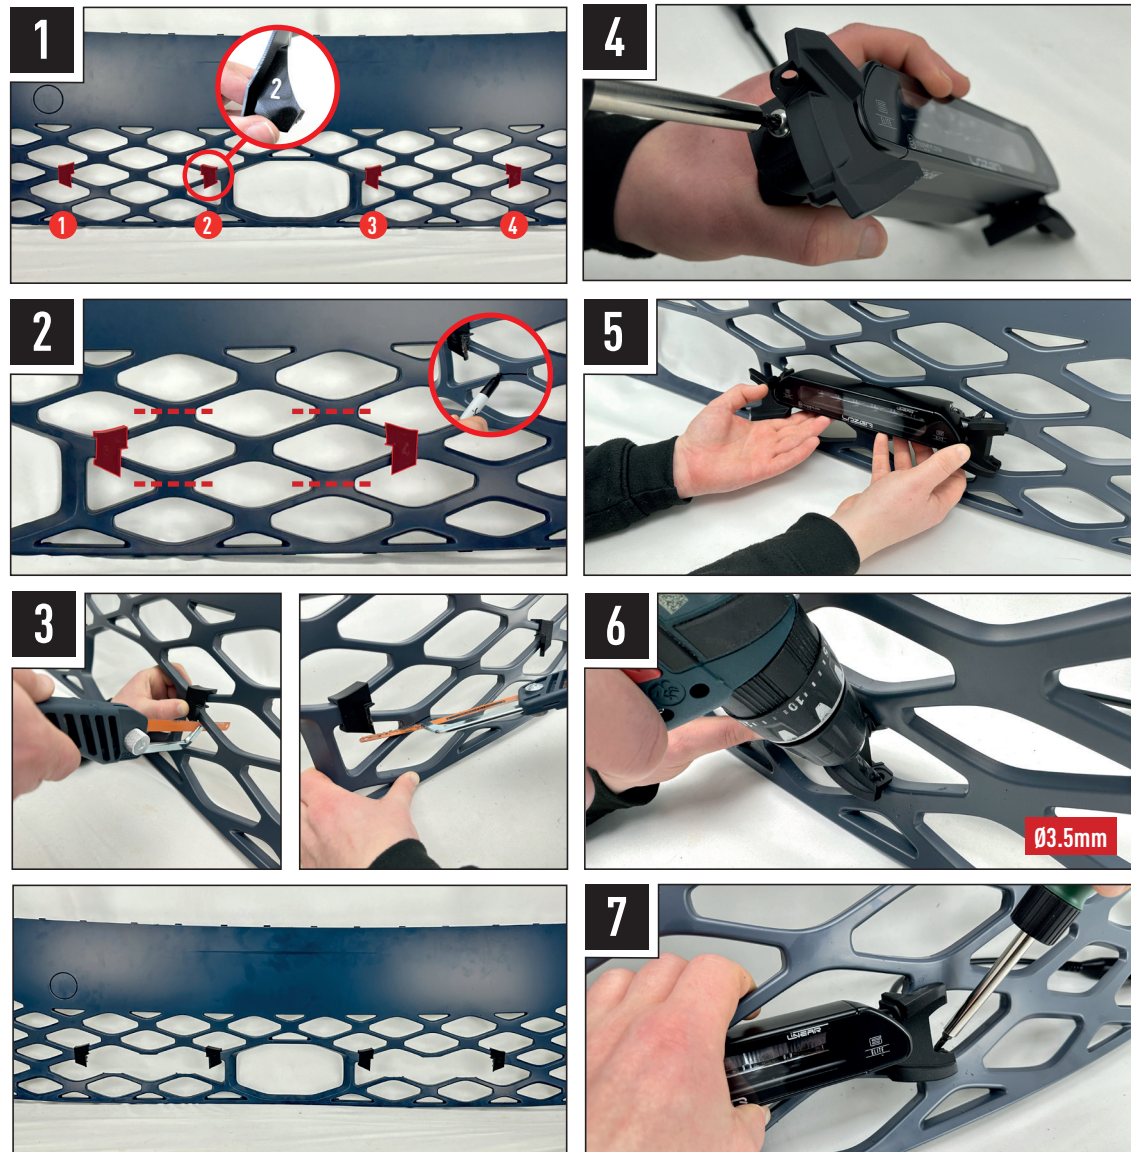

MERCEDES SPRINTER (2018+)
GRILLE INTEGRATION KIT

MAN TGE (2017+)
GRILLE INTEGRATION KIT

CLIP-ON LENSES
AMBER AND REEDED LENSES

CAN INTERFACE
PLUS CONTACTLESS READER

INSTALLATION PROCESS

Install should be completed with the grille left on the vehicle.

TORQUE VALUES

ELECTRICAL CONNECTION

LINEAR-6 (STANDARD OR ELITE)

CANBUS INTEGRATION

For vehicles where it is not possible to locate a 12V high beam signal, it will be necessary to take the high beam signal from the vehicle's CAN system. For vehicle specific CAN instructions, please download the "CANM8 Connect" App.