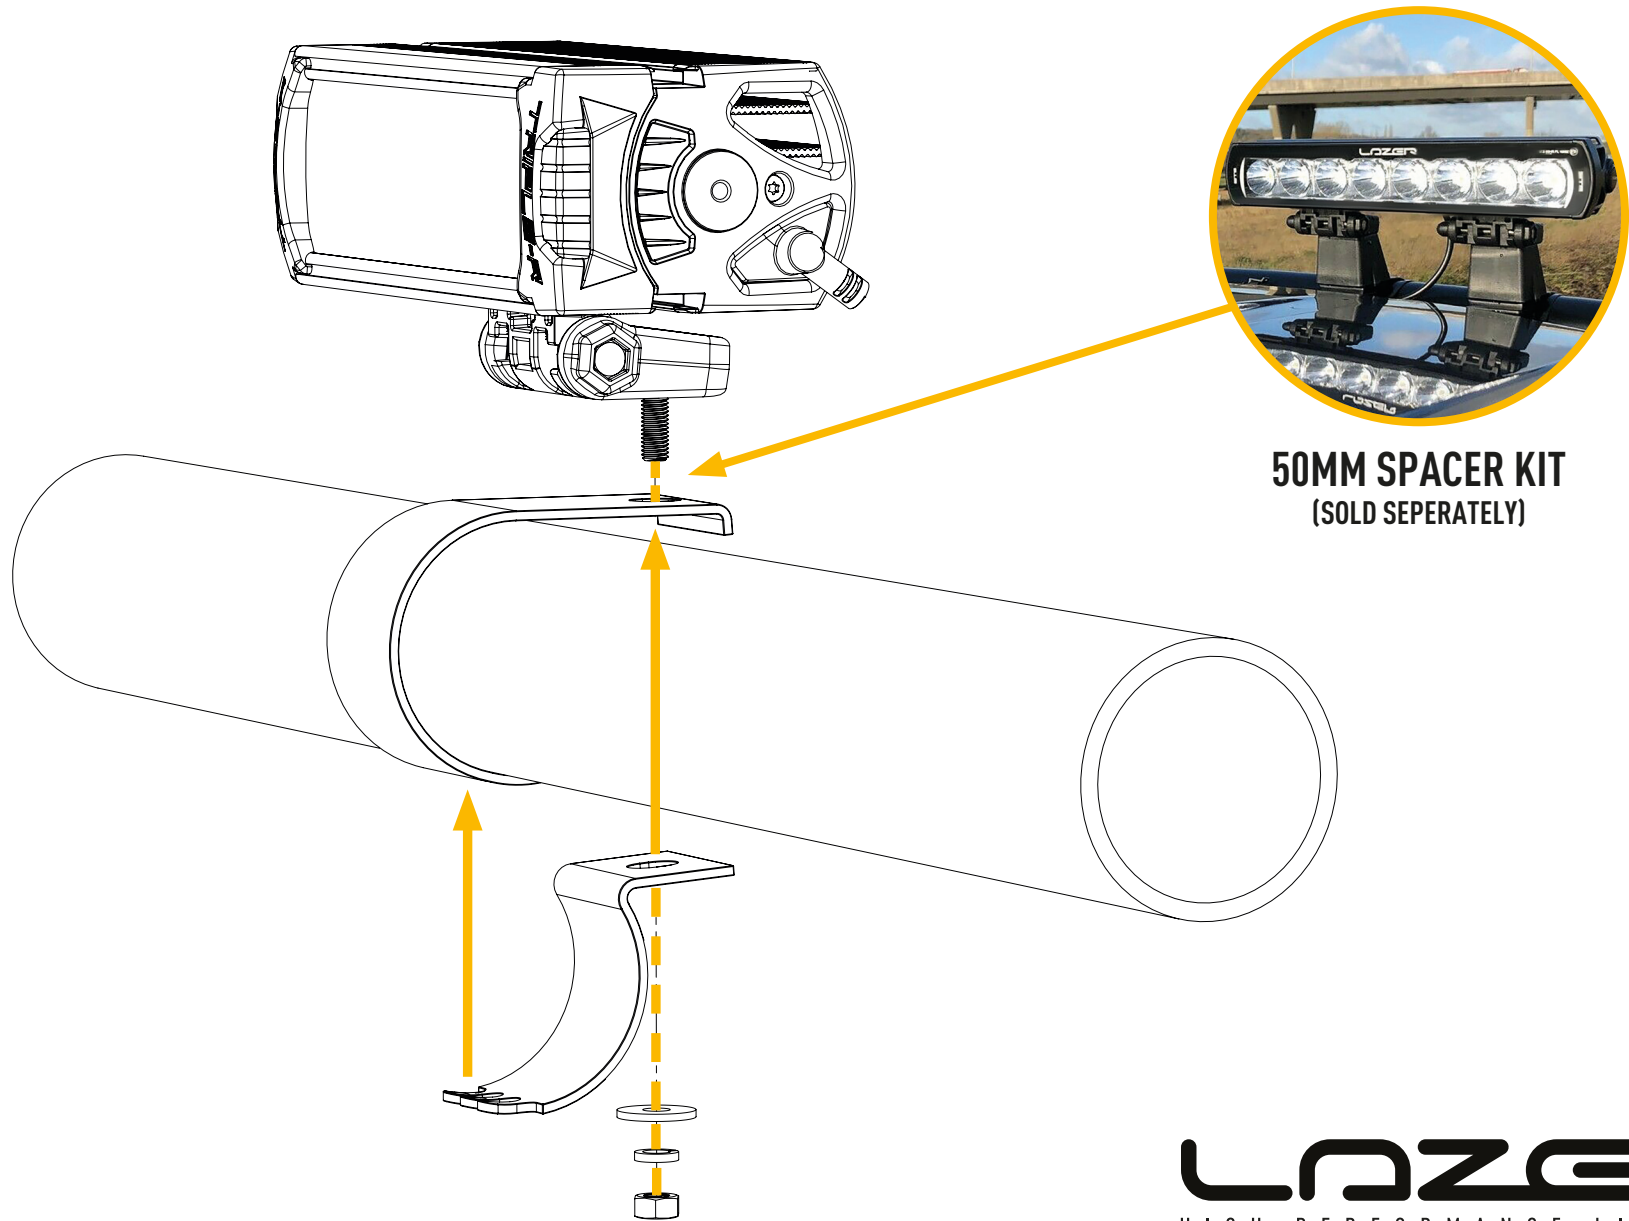

TUBE CLAMPS | 1046K, 1060K & 1076K

**50MM SPACER KIT
(SOLD SEPERATELY)**