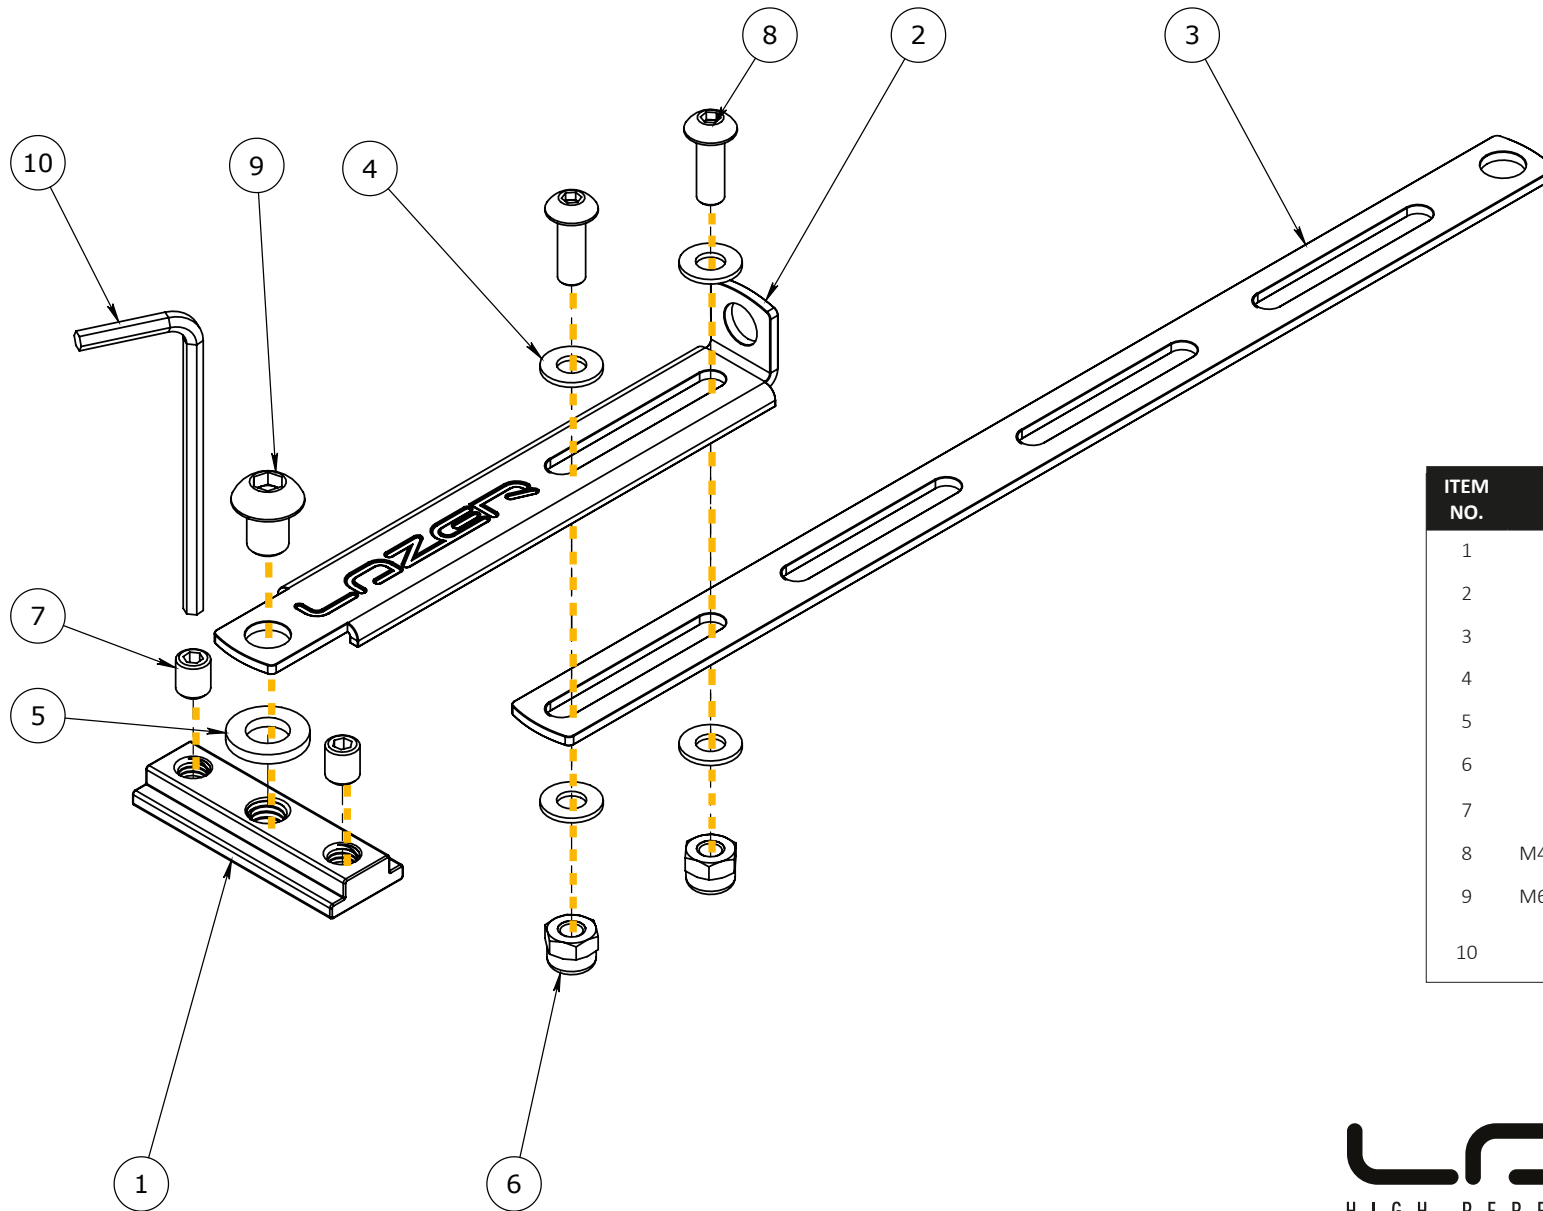

# STAY BAR SINGLE (TRIPLE-R/ST) | 1121K-B-SGL

ITEM NO.	DESCRIPTION	QTY.
1	STAY BAR MOUNT	1
2	STAY BAR SUPPORT	1
3	LAMP STAY BAR	1
4	M4 WASHER	4
5	M6 WASHER	1
6	M4 NYLOC NUT	2
7	M5 GRUB SCREW	2
8	M4 SOCKET BUTTON SCREW	2
9	M6 SOCKET BUTTON SCREW (MAX TORQUE 4NM)	1
10	ALLEN KEY	1