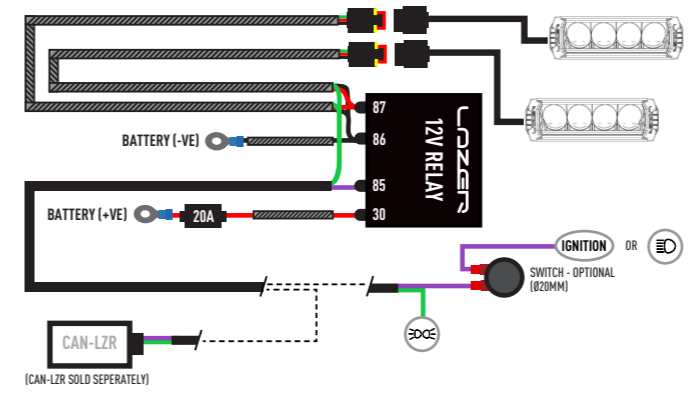

FORD TRANSIT
(2019-2023)

TRIPLE-R 750 GRILLE INTEGRATION KIT

FITTING INSTRUCTIONS

INSTALLATION PROCESS

Install should be completed with the grille left on the vehicle.

TORQUE VALUES

ELECTRICAL CONNECTION

TRIPLE-R 750

TRIPLE-R 750 ELITE

TRIPLE-R - POSITION LIGHT FUNCTION (OPTIONAL)