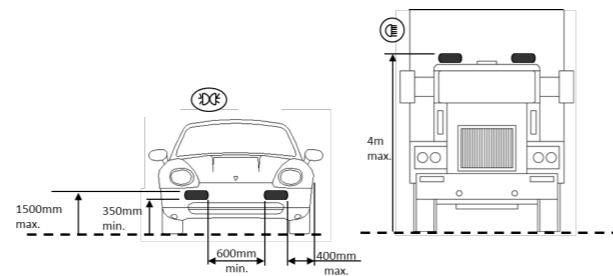

FORD RANGER / RAPTOR
ROOF MOUNTING KITS

FORD RAPTOR 2019+
LOWER GRILLE MOUNTING KIT

FORD RANGER 2016+
LOWER GRILLE MOUNTING KIT

FITTING INFORMATION

SIDE MOUNTING INFORMATION

EN Lamps with integrated Position light may need to be positioned according to the above sketch. If an additional pair of position lights is not permitted (e.g. in Switzerland, Austria), the position light should be disconnected. The legal regulations in individual countries must be observed.