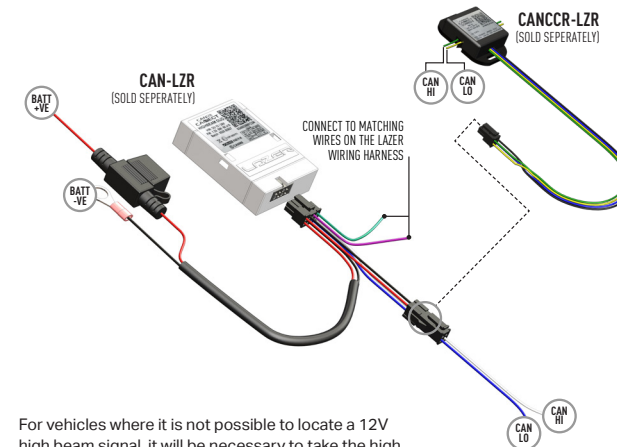

## INSTALLATION PROCESS

Install should be completed with the grille left on the vehicle.

## TORQUE VALUES

## ELECTRICAL CONNECTION

ST4 EVOLUTION

## CANBUS INTEGRATION

For vehicles where it is not possible to locate a 12V high beam signal, it will be necessary to take the high beam signal from the vehicle's CAN system. For vehicle specific CAN instructions, please download the "CANM8 Connect" App.