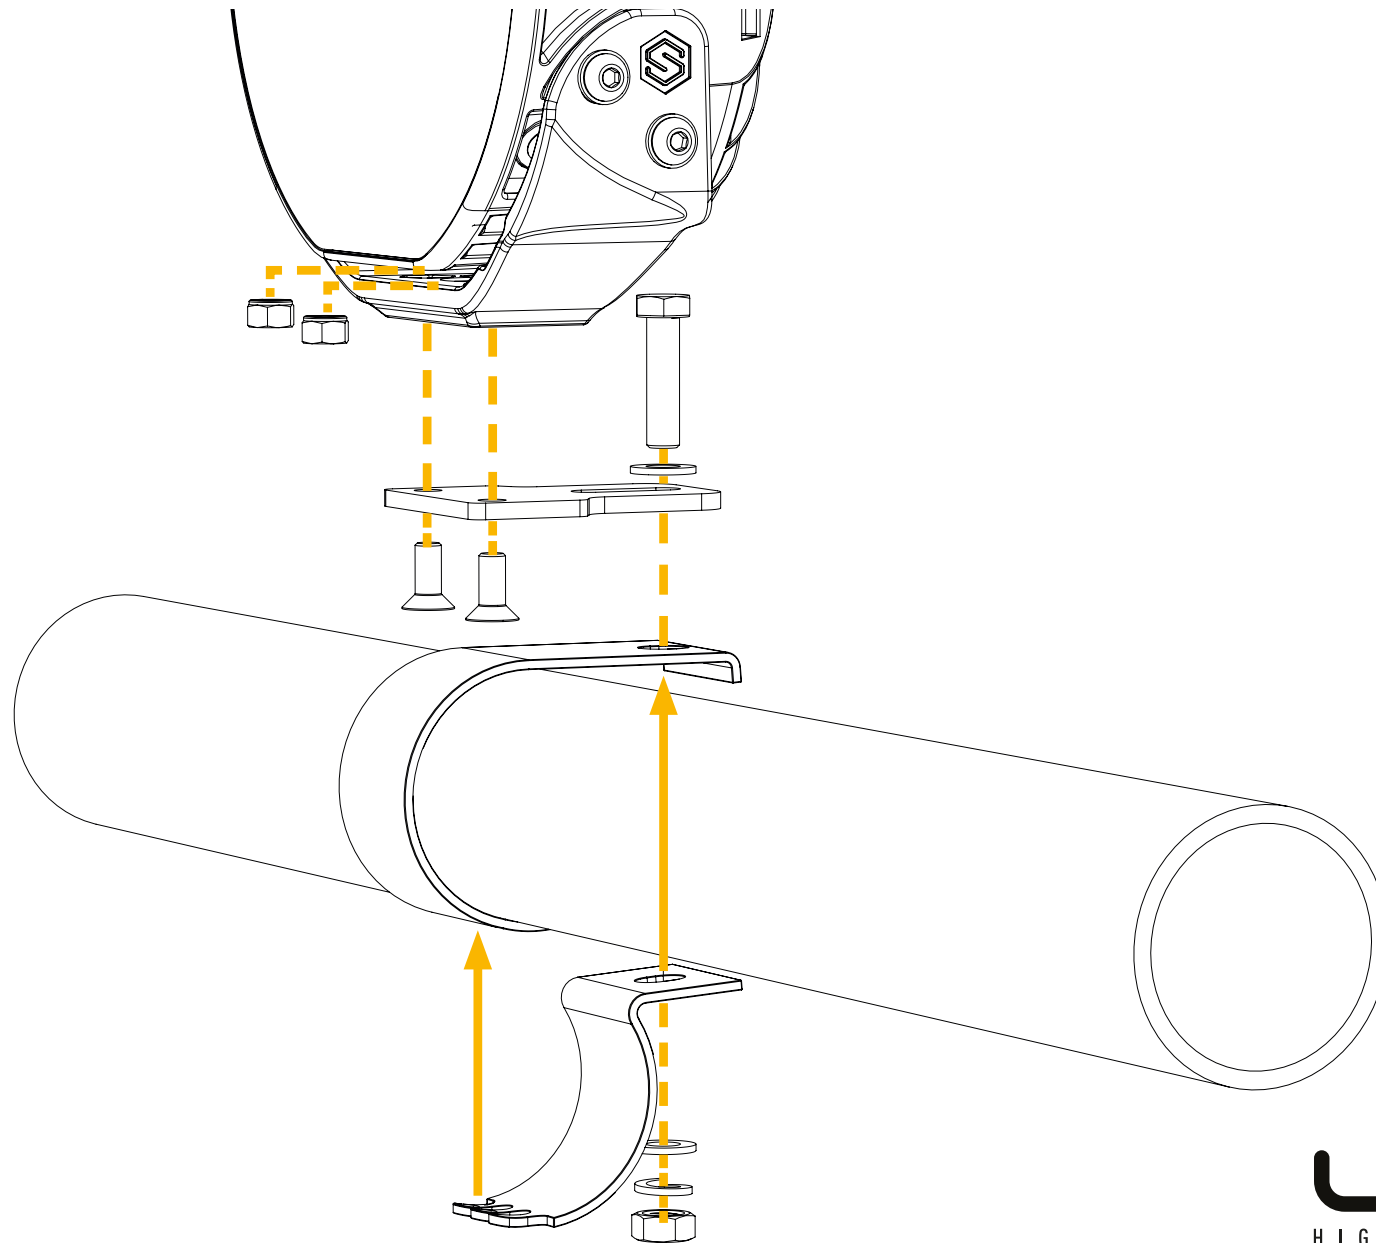

# FLAT TRANSFER PLATE (SENTINEL) | 1144K

**LAZER**  
HIGH PERFORMANCE LIGHTING