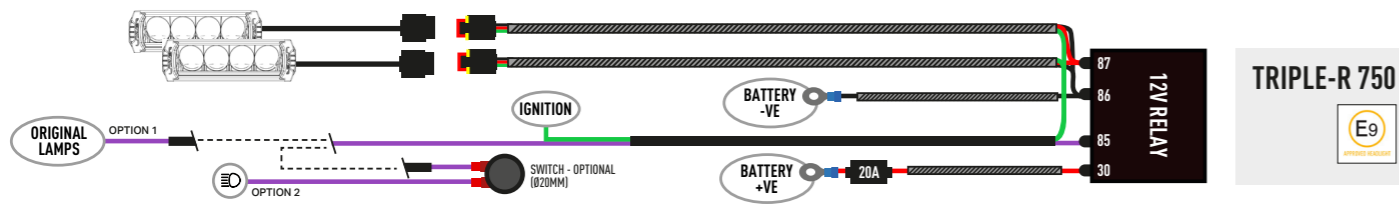

ELECTRICAL CONNECTION

LAMP CONNECTOR INFORMATION TRIPLE-R POSITION LIGHT FUNCTION (OPTIONAL)

FITTING REGULATIONS POSITION LIGHT FUNCTION

EN Lamps with integrated Position light may need to be positioned according to the above sketch. If an additional pair of position lights is not permitted (e.g. in Switzerland, Austria), the position light should be disconnected. The legal regulations in individual countries must be observed.