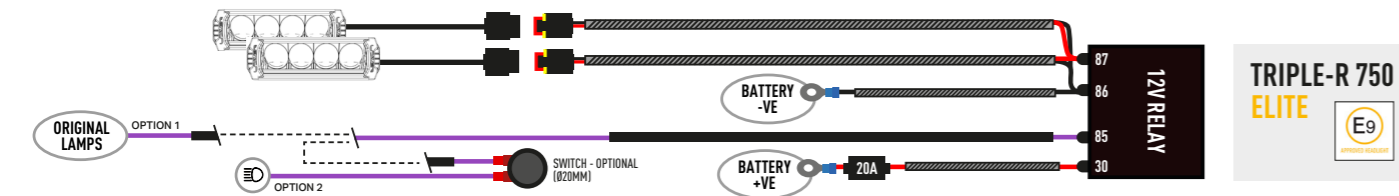

ELECTRICAL CONNECTION

LAMP CONNECTOR INFORMATION TRIPLE-R POSITION LIGHT FUNCTION (OPTIONAL)

FITTING REGULATIONS POSITION LIGHT FUNCTION

EN Lamps with integrated Position light may need to be positioned according to the above sketch. If an additional pair of position lights is not permitted (e.g. in Switzerland, Austria), the position light should be disconnected. The legal regulations in individual countries must be observed.