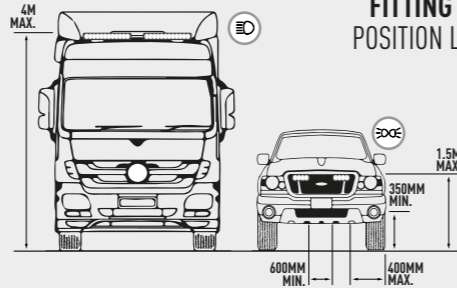

ELECTRICAL CONNECTION

LAMP CONNECTOR INFORMATION TRIPLE-R POSITION LIGHT FUNCTION (OPTIONAL)

FITTING REGULATIONS POSITION LIGHT FUNCTION

EN Lamps with integrated Position light may need to be positioned according to the above sketch. If an additional pair of position lights is not permitted (e.g. in Switzerland, Austria), the position light should be disconnected. The legal regulations in individual countries must be observed.