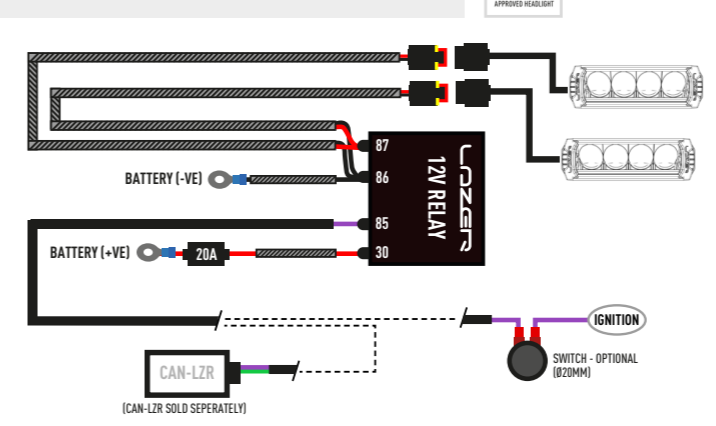

LAZER
HIGH PERFORMANCE LIGHTING

VW AMAROK (2023+)
GRILLE INTEGRATION KIT

FITTING INSTRUCTIONS

INSTALLATION PROCESS

Install should be completed with the grille left on the vehicle.

TORQUE VALUES

ELECTRICAL CONNECTION

TRIPLE-R 750

TRIPLE-R 750 ELITE

TRIPLE-R - POSITION LIGHT FUNCTION (OPTIONAL)

CANBUS INTEGRATION

For vehicles where it is not possible to locate a 12V high beam signal, it will be necessary to take the high beam signal from the vehicle's CAN system. For vehicle specific CAN instructions, please download the "CANM8 Connect" App.