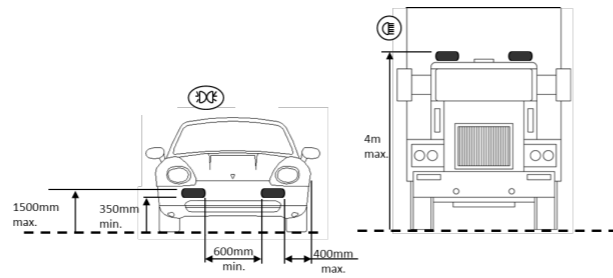

TOYOTA HILUX (2021+)
GRILLE INTEGRATION KIT

CLIP-ON LENSES
AMBER AND REEDED LENSES

CAN INTERFACE
PLUS CONTACTLESS READER

FITTING INFORMATION

SIDE MOUNTING INFORMATION

EN Lamps with integrated Position light may need to be positioned according to the above sketch. If an additional pair of position lights is not permitted (e.g. in Switzerland, Austria), the position light should be disconnected. The legal regulations in individual countries must be observed.