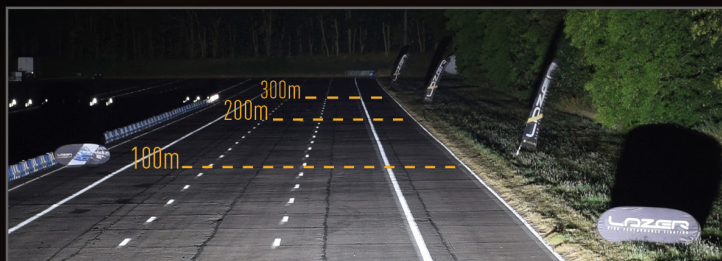

LAZER

HIGH PERFORMANCE LIGHTING

LINEAR-18 ELITE WITH POSITION LIGHT

Quite simply the ultimate in low profile auxiliary LED lighting for the road and passenger car market, now available with the added styling and safety benefits of integrated Position Light function. The Linear-18 Elite with position light provides astonishing levels of light output, optimised for everyday road use, where either space is a limiting factor in regards any installation, or the preference is for a sleek, aerodynamic solution to get noticed more at night than during the day. The Linear-18 Elite utilises a combination of 36x highly efficient 3W LEDs, which together deliver 12,150 lumens, and 1 lux to 488m.

SEE MORE. **GO FASTER.** GO SAFER.

LINEAR-18 ELITE WITH POSITION LIGHT

- Combination of highly efficient 3W 'premium bin' LEDs
- Vacuum-metallised optics deliver wide spread of light
- Integrated Position Lights for added safety and improved styling
- Flexible mounting options – anti-theft mounting brackets included
- Sleek, low profile design facilitates installation
- Electronic thermal management
- Designed & manufactured in the UK

MOUNTING OPTIONS

(Anti-theft fasteners included)

(Centre Mount kit sold separately)

E-MARK REF	45
VOLTAGE RANGE	10V - 32V
RAW LUMENS	12150
BEAM PATTERN	Wide
BEAM DISTANCE (0.25LX)	975m
# HIGH POWER LEDS	18
POWER CONSUMPTION	126 Watts
CURRENT DRAW†	8.8 Amps
LED LIFE	50,000 Hrs*
WEIGHT	1090g