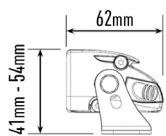

SEE MORE. **GO FASTER.** GO SAFER.

LINEAR-18 ELITE WITH POSITION LIGHT

- Combination of highly efficient 3W 'premium bin' LEDs
- Vacuum-metallised optics deliver wide spread of light
- Integrated Position Lights for added safety and improved styling
- Flexible mounting options – anti-theft mounting brackets included
- Sleek, low profile design facilitates installation
- Electronic thermal management
- Designed & manufactured in the UK

MOUNTING OPTIONS

(Anti-theft fasteners included)

(Centre Mount kit sold separately)

E-MARK REF	45
VOLTAGE RANGE	10V - 32V
RAW LUMENS	12150
BEAM PATTERN	Wide
BEAM DISTANCE (0.25LX)	975m
# HIGH POWER LEDS	18
POWER CONSUMPTION	126 Watts
CURRENT DRAW†	8.8 Amps
LED LIFE	50,000 Hrs*
WEIGHT	1090g