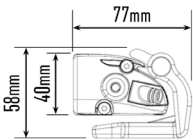

SEE MORE. **GO FASTER.** GO SAFER.

LINEAR-18 ELITE WITH POSITION LIGHT

- Combination of highly efficient 3W 'premium bin' LEDs
- Vacuum-metallised optics deliver wide spread of light
- Integrated Position Lights for added safety and improved styling
- Flexible mounting options – anti-theft mounting brackets included
- Sleek, low profile design facilitates installation
- Electronic thermal management
- Designed & manufactured in the UK

MOUNTING OPTIONS

(Anti-theft fasteners included)

(Centre Mount kit sold separately)

E-MARK REF	45
VOLTAGE RANGE	10V - 32V
RAW LUMENS	12150
BEAM PATTERN	Wide
BEAM DISTANCE (0.25LX)	975m
# HIGH POWER LEDS	18
POWER CONSUMPTION	126 Watts
CURRENT DRAW†	8.8 Amps
LED LIFE	50,000 Hrs*
WEIGHT	1090g

* LED Manufacturers Specifications †At 14.4 Volts

Horizontal: 64° / Vertical: 15° (2% of peak)

LINEAR-18 ELITE

LAZER LAMPS LTD, Units 1+2, Harlow Mill Business Centre, Riverway, Harlow, Essex. CM20 2FD. UK
Tel: +44(0)1992 677374 | Email: sales@lazerlamps.com | Web: www.lazerlamps.com