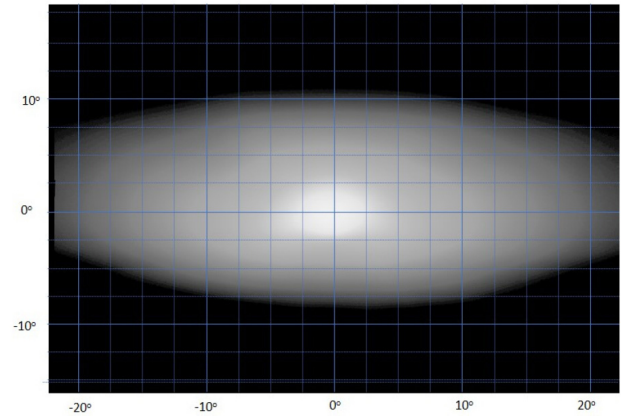

MOUNTING OPTIONS

(Anti-theft fasteners included)

(Centre Mount kit sold separately)

E-MARK REF	45
VOLTAGE RANGE	10V - 32V
RAW LUMENS	12150
BEAM PATTERN	Wide
BEAM DISTANCE (0.25LX)	975m
# HIGH POWER LEDS	18
POWER CONSUMPTION	126 Watts
CURRENT DRAW†	8.8 Amps
LED LIFE	50,000 Hrs*
WEIGHT	1090g

* LED Manufacturers Specifications †At 14.4 Volts

Horizontal: 64° / Vertical: 15° (2% of peak)

LINEAR-18 ELITE

LAZER LAMPS LTD, Units 1+2, Harlow Mill Business Centre, Riverway, Harlow, Essex. CM20 2FD. UK
Tel: +44(0)1992 677374 | Email: sales@lazerlamps.com | Web: www.lazerlamps.com