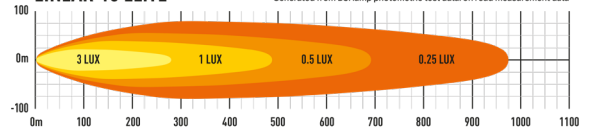

MOUNTING OPTIONS

(Anti-theft fasteners included)

(Centre Mount kit sold separately)

E-MARK REF	45
VOLTAGE RANGE	10V - 32V
RAW LUMENS	12150
BEAM PATTERN	Wide
BEAM DISTANCE (0.25LX)	975m
# HIGH POWER LEDS	18
POWER CONSUMPTION	126 Watts
CURRENT DRAW†	8.8 Amps
LED LIFE	50,000 Hrs*
WEIGHT	1090g

* LED Manufacturers Specifications †At 14.4 Volts

Horizontal: 64° / Vertical: 15° (2% of peak)

LINEAR-18 ELITE

LAZER LAMPS LTD, Units 1+2, Harlow Mill Business Centre, Riverway, Harlow, Essex. CM20 2FD. UK
Tel: +44(0)1992 677374 | Email: sales@lazerlamps.com | Web: www.lazerlamps.com