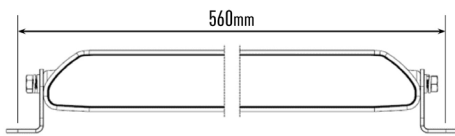

SEE MORE. **GO FASTER.** GO SAFER.

LINEAR-18 ELITE WITH POSITION LIGHT

- Combination of highly efficient 3W 'premium bin' LEDs
- Vacuum-metallised optics deliver wide spread of light
- Integrated Position Lights for added safety and improved styling
- Flexible mounting options – anti-theft mounting brackets included
- Sleek, low profile design facilitates installation
- Electronic thermal management
- Designed & manufactured in the UK

MOUNTING OPTIONS

(Anti-theft fasteners included)

(Centre Mount kit sold separately)

E-MARK REF	45
VOLTAGE RANGE	10V - 32V
RAW LUMENS	12150
BEAM PATTERN	Wide
BEAM DISTANCE (0.25LX)	975m
# HIGH POWER LEDS	18
POWER CONSUMPTION	126 Watts
CURRENT DRAW†	8.8 Amps
LED LIFE	50,000 Hrs*
WEIGHT	1090g