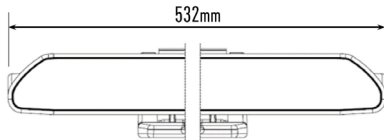

SEE MORE. **GO FASTER.** GO SAFER.

LINEAR-18 ELITE WITH POSITION LIGHT

- Combination of highly efficient 3W 'premium bin' LEDs
- Vacuum-metallised optics deliver wide spread of light
- Integrated Position Lights for added safety and improved styling
- Flexible mounting options – anti-theft mounting brackets included
- Sleek, low profile design facilitates installation
- Electronic thermal management
- Designed & manufactured in the UK

MOUNTING OPTIONS

(Anti-theft fasteners included)

(Centre Mount kit sold separately)

E-MARK REF	45
VOLTAGE RANGE	10V - 32V
RAW LUMENS	12150
BEAM PATTERN	Wide
BEAM DISTANCE (0.25LX)	975m
# HIGH POWER LEDS	18
POWER CONSUMPTION	126 Watts
CURRENT DRAW†	8.8 Amps
LED LIFE	50,000 Hrs*
WEIGHT	1090g

* LED Manufacturers Specifications †At 14.4 Volts

Horizontal: 64° / Vertical: 15° (2% of peak)

LINEAR-18 ELITE

LAZER LAMPS LTD, Units 1+2, Harlow Mill Business Centre, Riverway, Harlow, Essex. CM20 2FD. UK
Tel: +44(0)1992 677374 | Email: sales@lazerlamps.com | Web: www.lazerlamps.com