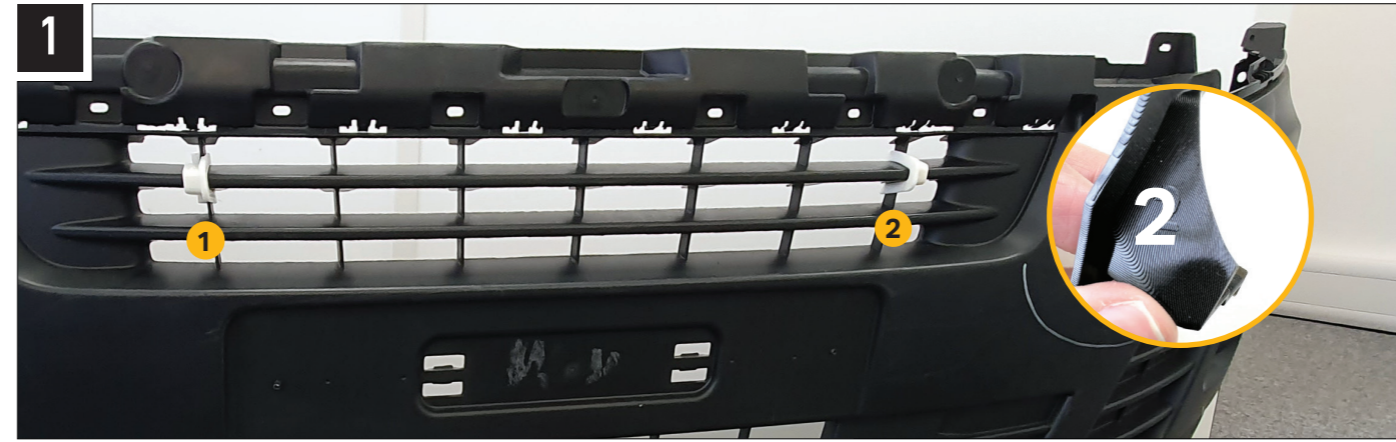

## INSTALLATION PROCESS - Linear-18 shown for illustration purposes. Install should be completed with the grille left on the vehicle.

Please use a thread seal compound (i.e. Loctite 222) to protect the lamp fastener from binding over time.