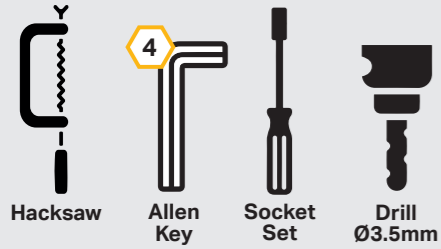

WHAT'S INCLUDED

- 2x Grille Mounting Brackets
- 2x Cutting Guides
- Anti-Theft Fasteners & Key
- Fitting Instructions

Additionally - Kit Includes:

- 1x Linear-18 / Glide LED Lightbar
- 1x One-Lamp Wiring Kit

TOOLS REQUIRED