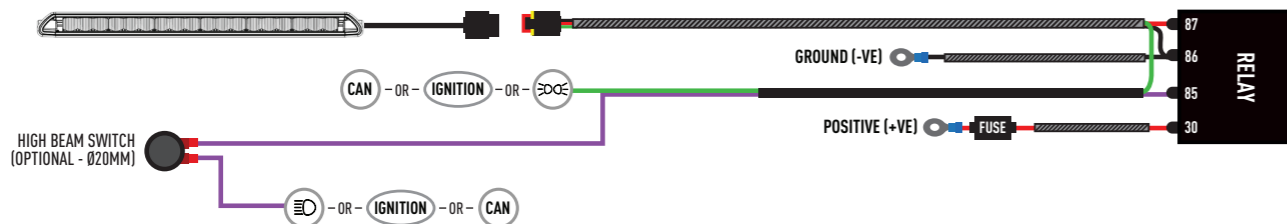

## ELECTRICAL CONNECTION

### LINEAR-18 / GLIDE - WITHOUT POSITION LIGHT

### LINEAR-18 / GLIDE - WITH POSITION LIGHT

## INSTALLATION PROCESS - Linear-18 shown for illustration purposes. Install should be completed with the grille left on the vehicle.

Please use a thread seal compound (i.e. Loctite 222) to protect the lamp fastener from binding over time.