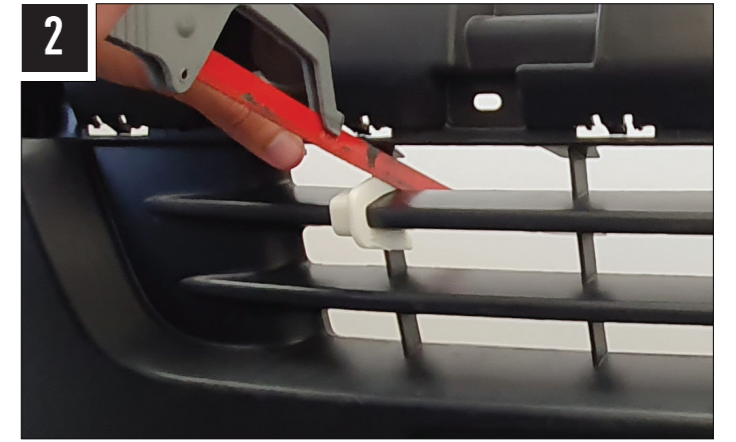

## INSTALLATION PROCESS - Linear-18 shown for illustration purposes. Install should be completed with the grille left on the vehicle.

Please use a thread seal compound (i.e. Loctite 222) to protect the lamp fastener from binding over time.