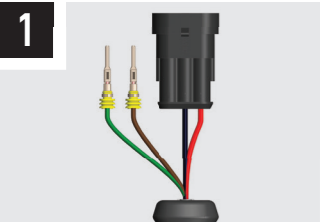

ELECTRICAL CONNECTION

TRIPLE-R 750

TRIPLE-R 750 ELITE / WIDE

TRIPLE-R 750 BEACON

Please refer to the instructions included with the lamps.

LAMP CONNECTOR INFORMATION

TRIPLE-R POSITION LIGHT FUNCTION (OPTIONAL)

BROWN WIRE
AMBER POSITION LIGHT

GREEN WIRE
WHITE POSITION LIGHT

1

2

3

4

E9

UNECE REGULATIONS

Please scan the QR code to view all UNECE Certificates and information.

CANBUS INTEGRATION (SOLD SEPERATELY)

For vehicles where it is not possible to locate a 12V high beam signal, it will be necessary to take the high beam signal from the vehicle's CAN system. For connection options please visit the Lazer Lamps website, or contact your nearest dealer.