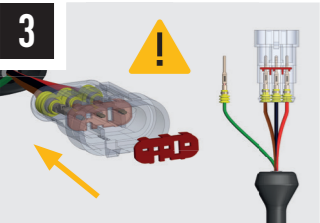

ELECTRICAL CONNECTION

TRIPLE-R 750

TRIPLE-R 750 ELITE / WIDE

TRIPLE-R 750 BEACON

Please refer to the instructions included with the lamps.

LAMP CONNECTOR INFORMATION

TRIPLE-R POSITION LIGHT FUNCTION (OPTIONAL)

BROWN WIRE
AMBER POSITION LIGHT

GREEN WIRE
WHITE POSITION LIGHT

1

2

3

4

E9

UNECE REGULATIONS

Please scan the QR code to view all UNECE Certificates and information.

CANBUS INTEGRATION (SOLD SEPERATELY)

For vehicles where it is not possible to locate a 12V high beam signal, it will be necessary to take the high beam signal from the vehicle's CAN system. For connection options please visit the Lazer Lamps website, or contact your nearest dealer.