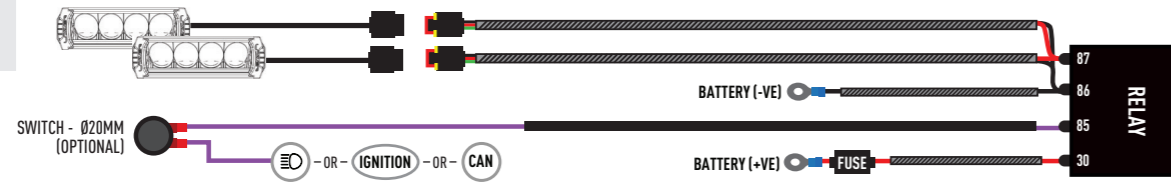

ELECTRICAL CONNECTION

TRIPLE-R 750

TRIPLE-R 750 ELITE / WIDE

TRIPLE-R 750 BEACON

Please refer to the instructions included with the lamps.

LAMP CONNECTOR INFORMATION

TRIPLE-R POSITION LIGHT FUNCTION (OPTIONAL)

BROWN WIRE
AMBER POSITION LIGHT

GREEN WIRE
WHITE POSITION LIGHT

1

2

3

4

E9

UNECE REGULATIONS

Please scan the QR code to view all UNECE Certificates and information.

CANBUS INTEGRATION (SOLD SEPERATELY)

For vehicles where it is not possible to locate a 12V high beam signal, it will be necessary to take the high beam signal from the vehicle's CAN system. For connection options please visit the Lazer Lamps website, or contact your nearest dealer.