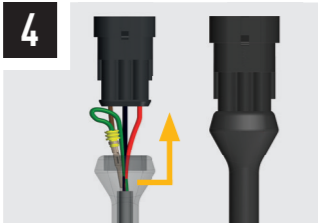

ELECTRICAL CONNECTION

TRIPLE-R 750

TRIPLE-R 750 ELITE / WIDE

TRIPLE-R 750 BEACON

Please refer to the instructions included with the lamps.

LAMP CONNECTOR INFORMATION

TRIPLE-R POSITION LIGHT FUNCTION (OPTIONAL)

BROWN WIRE
AMBER POSITION LIGHT

GREEN WIRE
WHITE POSITION LIGHT

1

2

3

4

E9

UNECE REGULATIONS

Please scan the QR code to view all UNECE Certificates and information.

CANBUS INTEGRATION (SOLD SEPERATELY)

For vehicles where it is not possible to locate a 12V high beam signal, it will be necessary to take the high beam signal from the vehicle's CAN system. For connection options please visit the Lazer Lamps website, or contact your nearest dealer.