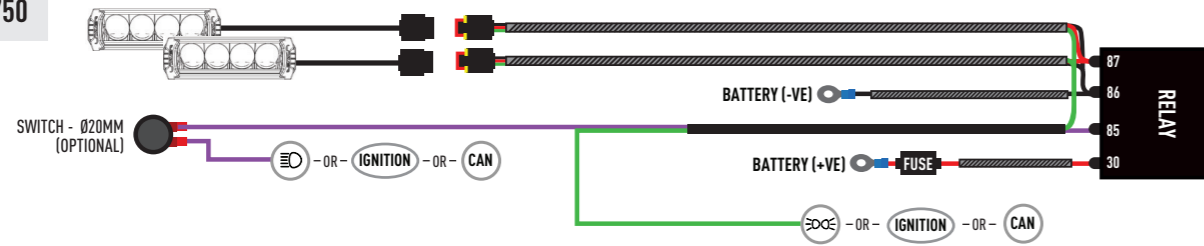

ELECTRICAL CONNECTION

TRIPLE-R 750

TRIPLE-R 750 ELITE / WIDE

TRIPLE-R 750 BEACON

Please refer to the instructions included with the lamps.

LAMP CONNECTOR INFORMATION

TRIPLE-R POSITION LIGHT FUNCTION (OPTIONAL)

BROWN WIRE
AMBER POSITION LIGHT

GREEN WIRE
WHITE POSITION LIGHT

1

2

3

4

E9

UNECE REGULATIONS

Please scan the QR code to view all UNECE Certificates and information.

CANBUS INTEGRATION (SOLD SEPERATELY)

For vehicles where it is not possible to locate a 12V high beam signal, it will be necessary to take the high beam signal from the vehicle's CAN system. For connection options please visit the Lazer Lamps website, or contact your nearest dealer.