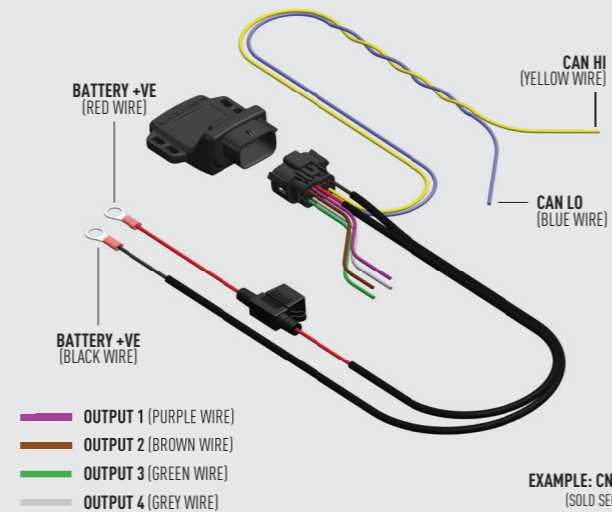

ELECTRICAL CONNECTION

TRIPLE-R 750

TRIPLE-R 750 ELITE / WIDE

TRIPLE-R 750 BEACON

Please refer to the instructions included with the lamps.

LAMP CONNECTOR INFORMATION

TRIPLE-R POSITION LIGHT FUNCTION (OPTIONAL)

BROWN WIRE
AMBER POSITION LIGHT

GREEN WIRE
WHITE POSITION LIGHT

1

2

3

4

E9

UNECE REGULATIONS

Please scan the QR code to view all UNECE Certificates and information.

CANBUS INTEGRATION (SOLD SEPERATELY)

For vehicles where it is not possible to locate a 12V high beam signal, it will be necessary to take the high beam signal from the vehicle's CAN system. For connection options please visit the Lazer Lamps website, or contact your nearest dealer.

FITTING INSTRUCTIONS

WHAT'S INCLUDED

- 4x Grille Mounting Brackets
- Anti-Theft Fasteners & Key
- Fitting Instructions

Additionally - Kit Includes:

- 2x Triple-R 750 LED Lights
- 1x Two-Lamp Wiring Kit

TOOLS REQUIRED