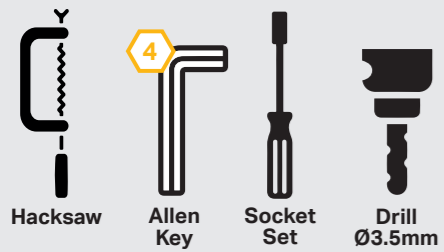

FITTING INSTRUCTIONS

WHAT'S INCLUDED

- 4x Grille Mounting Brackets
- Anti-Theft Fasteners & Key
- Fitting Instructions

Additionally - Kit Includes:

- 2x Triple-R 750 LED Lights
- 1x Two-Lamp Wiring Kit

TOOLS REQUIRED