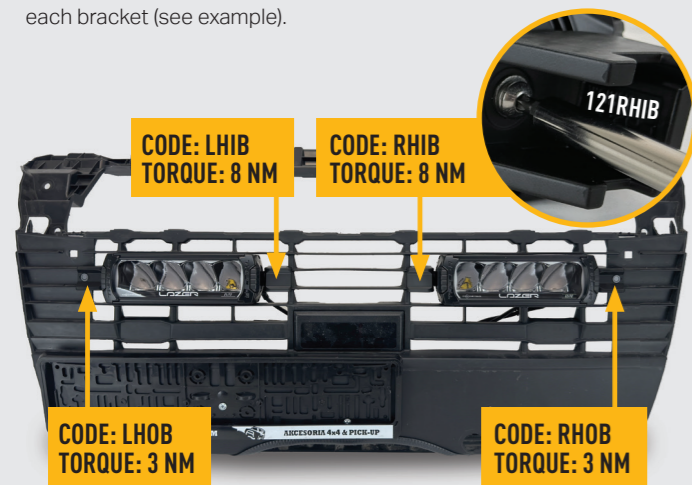

FITTING INSTRUCTIONS

WHAT'S INCLUDED

- 4x Grille Mounting Brackets
- Anti-Theft Fasteners & Key
- Fitting Instructions

Additionally - Kit Includes:

- 2x Triple-R 750 LED Lights
- 1x Two-Lamp Wiring Kit

TOOLS REQUIRED

TORQUE VALUES

The code is written on the inside of each bracket (see example).

INSTALLATION PROCESS - Install should be completed with the grille left on the vehicle.