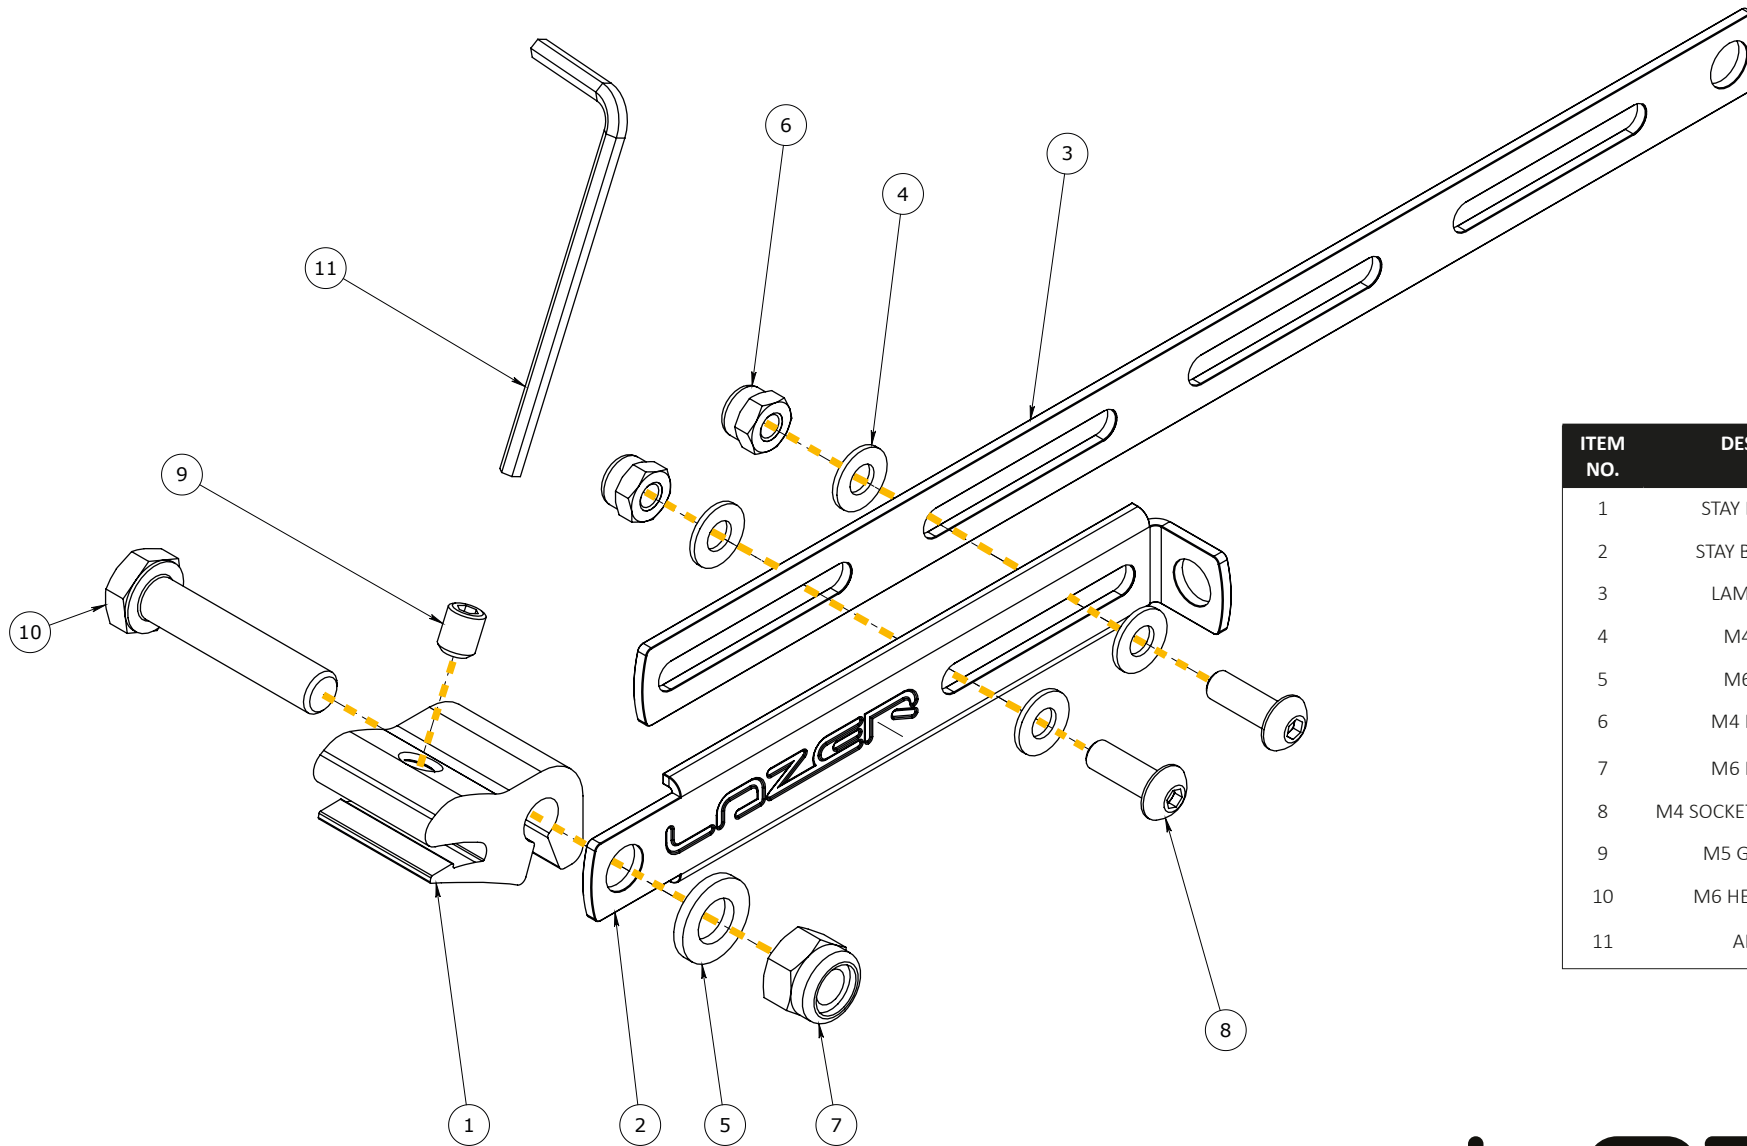

LINEAR STAY BAR KIT | 1128K

ITEM NO.	DESCRIPTION	QTY.
1	STAY BAR MOUNT	1
2	STAY BAR SUPPORT	1
3	LAMP STAY BAR	1
4	M4 WASHER	4
5	M6 WASHER	1
6	M4 NYLOC NUT	2
7	M6 NYLOC NUT	1
8	M4 SOCKET BUTTON SCREW	2
9	M5 GRUB SCREW	1
10	M6 HEX HEAD BOLT	1
11	ALLEN KEY	1