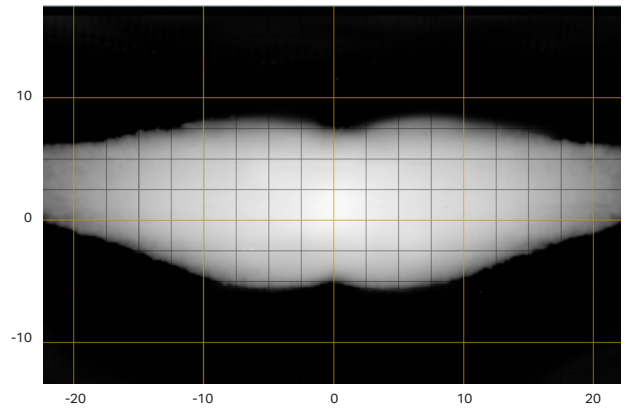

LINEAR-48 ELITE

Measuring just 40mm in height, the Linear range represents the very best in slimline auxiliary high beam driving lights. By utilising a combination of highly efficient 3W LEDs and vacuum-metallised wide optics, to deliver a perfectly tuned beam pattern for everyday road use, the 42 Elite boasts 34,800 raw lumens, with 1 lux reaching over 700m with a 60 degrees spread of light.

SEE MORE. **GO FASTER.** GO SAFER.

LINEAR-48 ELITE

- 1282mm length light bar optimised for roof mounting
- Elite product boasts double the light output
- Vacuum-metallised optics deliver wide spread of light
- Reduced up/down spread of light suits lower mounting positions
- Highly efficient 3W LED technology
- Sleek, low profile design facilitates installation
- Designed & manufactured in the UK

E-MARK REF	N/A
VOLTAGE RANGE	10V - 32V
RAW LUMENS	34,800
BEAM PATTERN	WIDE
BEAM DISTANCE (0.25LX)	1543m
# HIGH POWER LEDS	96
POWER CONSUMPTION	364 Watts
CURRENT DRAW†	25.3 Amps
LED LIFE	50,000 Hrs*
WEIGHT	4000g

LINEAR-48 ELITE

Horizontal: 60° / Vertical: 15° (2% of peak)

MOUNTING OPTIONS

(Anti-theft fasteners included)

(Centre Mount kit sold separately)