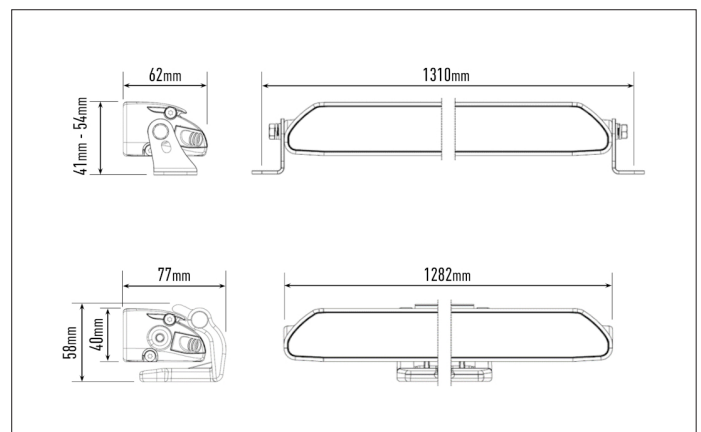

SEE MORE. **GO FASTER.** GO SAFER.

LINEAR-48 ELITE

- 1282mm length light bar optimised for roof mounting
- Elite product boasts double the light output
- Vacuum-metallised optics deliver wide spread of light
- Reduced up/down spread of light suits lower mounting positions
- Highly efficient 3W LED technology
- Sleek, low profile design facilitates installation
- Designed & manufactured in the UK

E-MARK REF	N/A
VOLTAGE RANGE	10V - 32V
RAW LUMENS	34,800
BEAM PATTERN	WIDE
BEAM DISTANCE (0.25LX)	1543m
# HIGH POWER LEDS	96
POWER CONSUMPTION	364 Watts
CURRENT DRAW†	25.3 Amps
LED LIFE	50,000 Hrs*
WEIGHT	4000g

LINEAR-48 ELITE

Horizontal: 60° / Vertical: 15° (2% of peak)

MOUNTING OPTIONS

(Anti-theft fasteners included)

(Centre Mount kit sold separately)