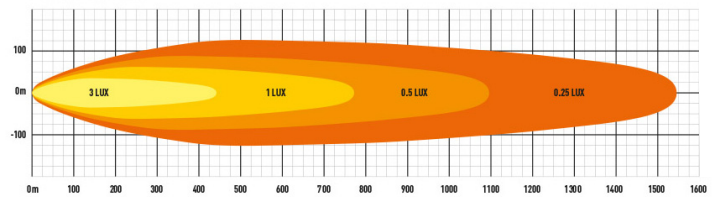

SEE MORE. **GO FASTER.** GO SAFER.

LINEAR-48 ELITE

- 1282mm length light bar optimised for roof mounting
- Elite product boasts double the light output
- Vacuum-metallised optics deliver wide spread of light
- Reduced up/down spread of light suits lower mounting positions
- Highly efficient 3W LED technology
- Sleek, low profile design facilitates installation
- Designed & manufactured in the UK

E-MARK REF	N/A
VOLTAGE RANGE	10V - 32V
RAW LUMENS	34,800
BEAM PATTERN	WIDE
BEAM DISTANCE (0.25LX)	1543m
# HIGH POWER LEDS	96
POWER CONSUMPTION	364 Watts
CURRENT DRAW†	25.3 Amps
LED LIFE	50,000 Hrs*
WEIGHT	4000g

**5000
KELVIN**

**IP68
WATERPROOF**

**5
YEAR
WARRANTY**

* LED Manufacturers Specifications †At 14.4 Volts

T +44 (0) 1992 677374
E sales@lazerlamps.com

Lazer Lamps Ltd, Units 1-2, Harlow Mill Business Centre,
Riverway, Harlow, Essex CM20 2FD, United Kingdom

LINEAR-48 ELITE

Horizontal: 60° / Vertical: 15° (2% of peak)

MOUNTING OPTIONS

(Anti-theft fasteners included)

(Centre Mount kit sold separately)