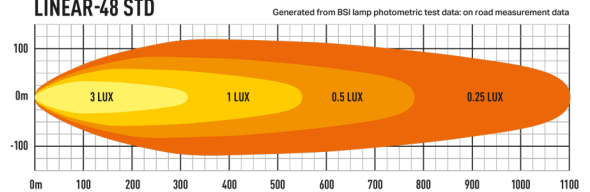

LINEAR-48 STD

LAZER LAMPS LTD, Units 1+2, Harlow Mill Business Centre, Riverway, Harlow, Essex. CM20 2FD. UK
Tel: +44(0)1992 677374 | Email: sales@lazerlamps.com | Web: www.lazerlamps.com