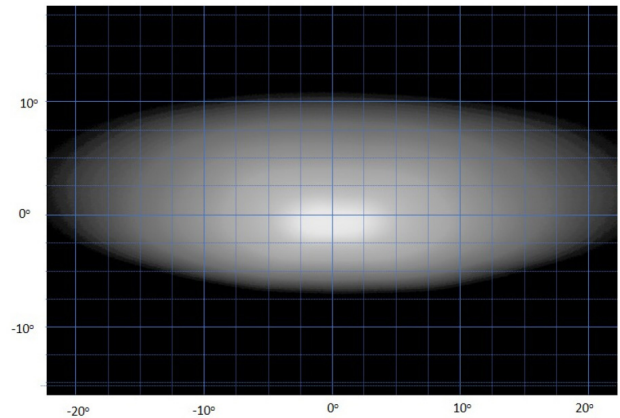

# LINEAR-48

With its low-profile aerodynamic housing, smooth lines, and contemporary design features, the Linear-48 is a 51" off-road high performance LED light bar that integrates effortlessly with modern vehicles, balancing understated presence with class-leading lighting performance borne out of development and testing at the highest levels of professional motorsport, optimised for everyday road use. At 1282mm (51") in length, the Linear-48 comprises 48 high density LEDs carefully selected for their premium output rating, colour temperature at 5000 kelvin, and thermal performance (providing for improved longevity).

# LINEAR-48

- 51" light bar optimised for roof mounting
- Vacuum-metallised optics deliver wide spread of light
- Reduced up/down spread of light suits lower mounting positions
- Highly efficient 3W LED technology
- Sleek, low profile design facilitates installation
- Designed & manufactured in the UK

## MOUNTING OPTIONS

(Anti-theft fasteners included)

(Centre Mount kit sold separately)

E-MARK REF	N/A
VOLTAGE RANGE	10V - 32V
RAW LUMENS	18,000
BEAM PATTERN	Wide
BEAM DISTANCE (0.25LX)	1101m
# HIGH POWER LEDS	48
POWER CONSUMPTION	168 Watts
CURRENT DRAW†	11.7 Amps
LED LIFE	50,000 Hrs*
WEIGHT	2700g

\* LED Manufacturers Specifications †At 14.4 Volts

Horizontal: 56° / Vertical: 13° (2% of peak)