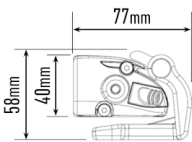

# LINEAR-48

With its low-profile aerodynamic housing, smooth lines, and contemporary design features, the Linear-48 is a 51" off-road high performance LED light bar that integrates effortlessly with modern vehicles, balancing understated presence with class-leading lighting performance borne out of development and testing at the highest levels of professional motorsport, optimised for everyday road use. At 1282mm (51") in length, the Linear-48 comprises 48 high density LEDs carefully selected for their premium output rating, colour temperature at 5000 kelvin, and thermal performance (providing for improved longevity).

# LINEAR-48

- 51" light bar optimised for roof mounting
- Vacuum-metallised optics deliver wide spread of light
- Reduced up/down spread of light suits lower mounting positions
- Highly efficient 3W LED technology
- Sleek, low profile design facilitates installation
- Designed & manufactured in the UK

## MOUNTING OPTIONS

(Anti-theft fasteners included)

(Centre Mount kit sold separately)

E-MARK REF	N/A
VOLTAGE RANGE	10V - 32V
RAW LUMENS	18,000
BEAM PATTERN	Wide
BEAM DISTANCE (0.25LX)	1101m
# HIGH POWER LEDS	48
POWER CONSUMPTION	168 Watts
CURRENT DRAW†	11.7 Amps
LED LIFE	50,000 Hrs*
WEIGHT	2700g