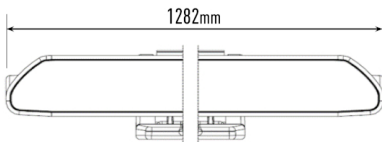

# LINEAR-48

With its low-profile aerodynamic housing, smooth lines, and contemporary design features, the Linear-48 is a 51" off-road high performance LED light bar that integrates effortlessly with modern vehicles, balancing understated presence with class-leading lighting performance borne out of development and testing at the highest levels of professional motorsport, optimised for everyday road use. At 1282mm (51") in length, the Linear-48 comprises 48 high density LEDs carefully selected for their premium output rating, colour temperature at 5000 kelvin, and thermal performance (providing for improved longevity).

# LINEAR-48

- 51" light bar optimised for roof mounting
- Vacuum-metallised optics deliver wide spread of light
- Reduced up/down spread of light suits lower mounting positions
- Highly efficient 3W LED technology
- Sleek, low profile design facilitates installation
- Designed & manufactured in the UK

## MOUNTING OPTIONS

(Anti-theft fasteners included)

(Centre Mount kit sold separately)

E-MARK REF	N/A
VOLTAGE RANGE	10V - 32V
RAW LUMENS	18,000
BEAM PATTERN	Wide
BEAM DISTANCE (0.25LX)	1101m
# HIGH POWER LEDS	48
POWER CONSUMPTION	168 Watts
CURRENT DRAW†	11.7 Amps
LED LIFE	50,000 Hrs*
WEIGHT	2700g