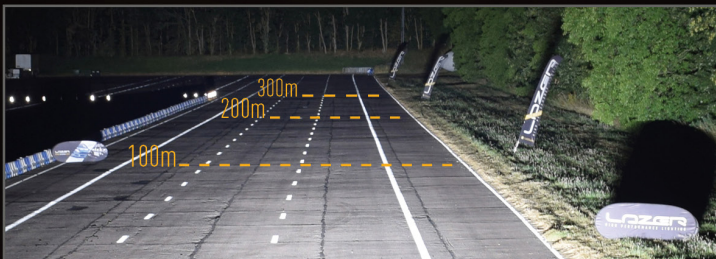

# LINEAR-48

With its low-profile aerodynamic housing, smooth lines, and contemporary design features, the Linear-48 is a 51" off-road high performance LED light bar that integrates effortlessly with modern vehicles, balancing understated presence with class-leading lighting performance borne out of development and testing at the highest levels of professional motorsport, optimised for everyday road use. At 1282mm (51") in length, the Linear-48 comprises 48 high density LEDs carefully selected for their premium output rating, colour temperature at 5000 kelvin, and thermal performance (providing for improved longevity).

# LINEAR-48

- 51" light bar optimised for roof mounting
- Vacuum-metallised optics deliver wide spread of light
- Reduced up/down spread of light suits lower mounting positions
- Highly efficient 3W LED technology
- Sleek, low profile design facilitates installation
- Designed & manufactured in the UK

## MOUNTING OPTIONS

(Anti-theft fasteners included)

(Centre Mount kit sold separately)

E-MARK REF	N/A
VOLTAGE RANGE	10V - 32V
RAW LUMENS	18,000
BEAM PATTERN	Wide
BEAM DISTANCE (0.25LX)	1101m
# HIGH POWER LEDS	48
POWER CONSUMPTION	168 Watts
CURRENT DRAW†	11.7 Amps
LED LIFE	50,000 Hrs*
WEIGHT	2700g