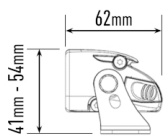

# LINEAR-48

With its low-profile aerodynamic housing, smooth lines, and contemporary design features, the Linear-48 is a 51" off-road high performance LED light bar that integrates effortlessly with modern vehicles, balancing understated presence with class-leading lighting performance borne out of development and testing at the highest levels of professional motorsport, optimised for everyday road use. At 1282mm (51") in length, the Linear-48 comprises 48 high density LEDs carefully selected for their premium output rating, colour temperature at 5000 kelvin, and thermal performance (providing for improved longevity).

# LINEAR-48

- 51" light bar optimised for roof mounting
- Vacuum-metallised optics deliver wide spread of light
- Reduced up/down spread of light suits lower mounting positions
- Highly efficient 3W LED technology
- Sleek, low profile design facilitates installation
- Designed & manufactured in the UK

## MOUNTING OPTIONS

(Anti-theft fasteners included)

(Centre Mount kit sold separately)

E-MARK REF	N/A
VOLTAGE RANGE	10V - 32V
RAW LUMENS	18,000
BEAM PATTERN	Wide
BEAM DISTANCE (0.25LX)	1101m
# HIGH POWER LEDS	48
POWER CONSUMPTION	168 Watts
CURRENT DRAW†	11.7 Amps
LED LIFE	50,000 Hrs*
WEIGHT	2700g