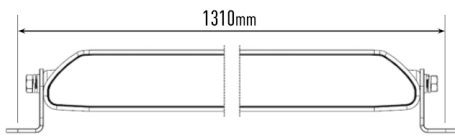

# LINEAR-48

- 51" light bar optimised for roof mounting
- Vacuum-metallised optics deliver wide spread of light
- Reduced up/down spread of light suits lower mounting positions
- Highly efficient 3W LED technology
- Sleek, low profile design facilitates installation
- Designed & manufactured in the UK

## MOUNTING OPTIONS

(Anti-theft fasteners included)

(Centre Mount kit sold separately)

E-MARK REF	N/A
VOLTAGE RANGE	10V - 32V
RAW LUMENS	18,000
BEAM PATTERN	Wide
BEAM DISTANCE (0.25LX)	1101m
# HIGH POWER LEDS	48
POWER CONSUMPTION	168 Watts
CURRENT DRAW†	11.7 Amps
LED LIFE	50,000 Hrs*
WEIGHT	2700g