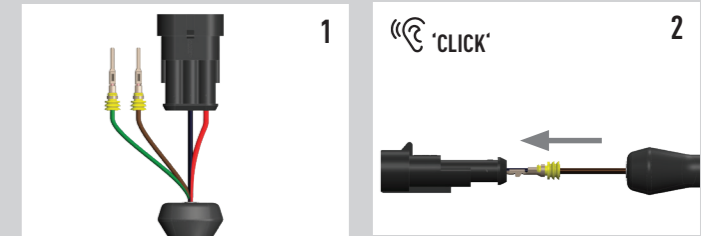

LAND ROVER
DEFENDER (2020+)
TRIPLE-R 750 GRILLE INTEGRATION KIT

FITTING INSTRUCTIONS

INSTALLATION PROCESS

Install should be completed with the grille left on the vehicle.

TORQUE VALUES

ELECTRICAL CONNECTION

TRIPLE-R 750

TRIPLE-R 750 ELITE

TRIPLE-R CONNECTOR INSTRUCTIONS (FOR LAMPS WITH WHITE AND AMBER POSITION LIGHT ONLY)

CANBUS INTEGRATION

For vehicles where it is not possible to locate a 12V high beam signal, it will be necessary to take the high beam signal from the vehicle's CAN system. For vehicle specific CAN instructions, please download the "CANM8 Connect" App.