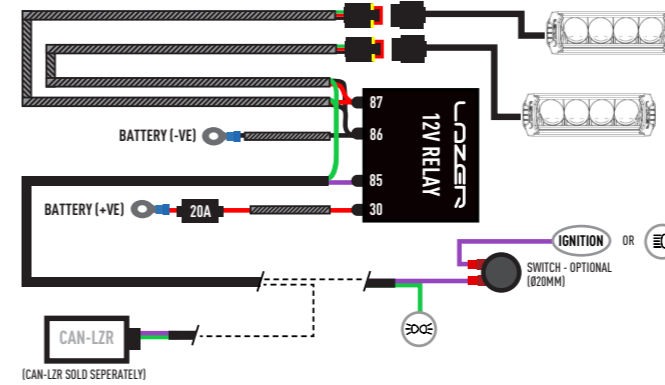

LAND ROVER
DEFENDER (2020+)
TRIPLE-R 750 GRILLE INTEGRATION KIT

FITTING INSTRUCTIONS

INSTALLATION PROCESS

Install should be completed with the grille left on the vehicle.

TORQUE VALUES

ELECTRICAL CONNECTION

TRIPLE-R 750

TRIPLE-R 750 ELITE

TRIPLE-R CONNECTOR INSTRUCTIONS (FOR LAMPS WITH WHITE AND AMBER POSITION LIGHT ONLY)

CANBUS INTEGRATION

For vehicles where it is not possible to locate a 12V high beam signal, it will be necessary to take the high beam signal from the vehicle's CAN system. For vehicle specific CAN instructions, please download the "CANM8 Connect" App.