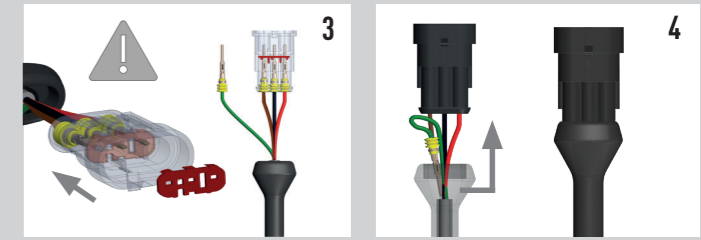

LAND ROVER
DEFENDER (2020+)
TRIPLE-R 750 GRILLE INTEGRATION KIT

FITTING INSTRUCTIONS

INSTALLATION PROCESS

Install should be completed with the grille left on the vehicle.

TORQUE VALUES

ELECTRICAL CONNECTION

TRIPLE-R 750

TRIPLE-R 750 ELITE

TRIPLE-R CONNECTOR INSTRUCTIONS (FOR LAMPS WITH WHITE AND AMBER POSITION LIGHT ONLY)

CANBUS INTEGRATION

For vehicles where it is not possible to locate a 12V high beam signal, it will be necessary to take the high beam signal from the vehicle's CAN system. For vehicle specific CAN instructions, please download the "CANM8 Connect" App.