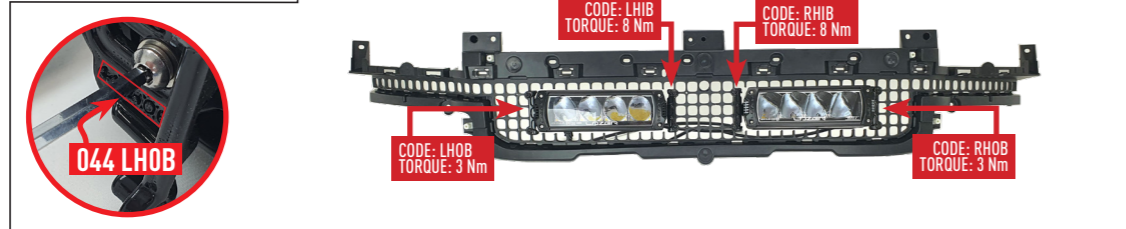

LAND ROVER
DEFENDER (2020+)
TRIPLE-R 750 GRILLE INTEGRATION KIT

FITTING INSTRUCTIONS

INSTALLATION PROCESS

Install should be completed with the grille left on the vehicle.

TORQUE VALUES

ELECTRICAL CONNECTION