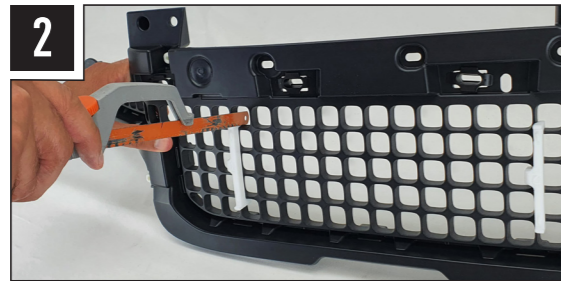

INSTALLATION PROCESS

Install should be completed with the grille left on the vehicle.