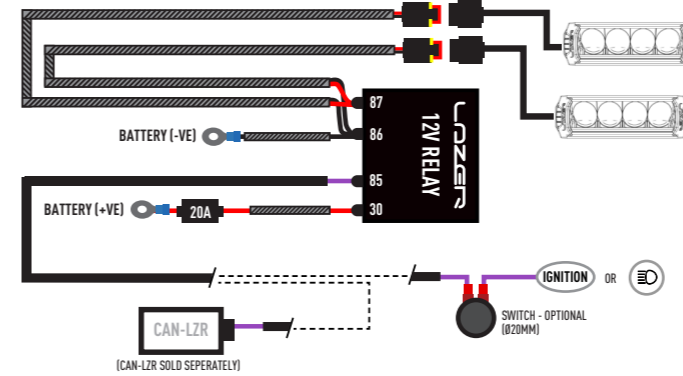

LAND ROVER
DEFENDER (2020+)
TRIPLE-R 750 GRILLE INTEGRATION KIT

FITTING INSTRUCTIONS

INSTALLATION PROCESS

Install should be completed with the grille left on the vehicle.

TORQUE VALUES

ELECTRICAL CONNECTION

TRIPLE-R 750

TRIPLE-R 750 ELITE

TRIPLE-R CONNECTOR INSTRUCTIONS (FOR LAMPS WITH WHITE AND AMBER POSITION LIGHT ONLY)

CANBUS INTEGRATION

For vehicles where it is not possible to locate a 12V high beam signal, it will be necessary to take the high beam signal from the vehicle's CAN system. For vehicle specific CAN instructions, please download the "CANM8 Connect" App.