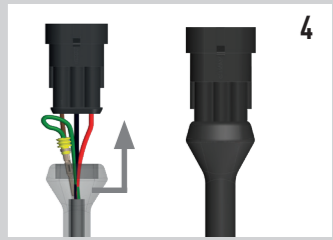

TRIPLE-R CONNECTOR INSTRUCTIONS (FOR LAMPS WITH WHITE AND AMBER POSITION LIGHT ONLY)