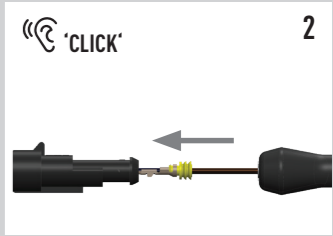

LAND ROVER
DEFENDER (2020+)
TRIPLE-R 750 GRILLE INTEGRATION KIT

FITTING INSTRUCTIONS

INSTALLATION PROCESS

Install should be completed with the grille left on the vehicle.

TORQUE VALUES

ELECTRICAL CONNECTION

TRIPLE-R 750

TRIPLE-R 750 ELITE

TRIPLE-R CONNECTOR INSTRUCTIONS (FOR LAMPS WITH WHITE AND AMBER POSITION LIGHT ONLY)

CANBUS INTEGRATION

For vehicles where it is not possible to locate a 12V high beam signal, it will be necessary to take the high beam signal from the vehicle's CAN system. For vehicle specific CAN instructions, please download the "CANM8 Connect" App.