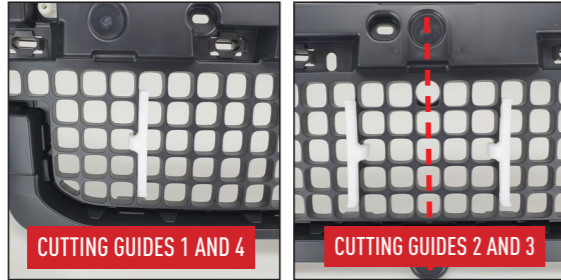

INSTALLATION PROCESS

Install should be completed with the grille left on the vehicle.