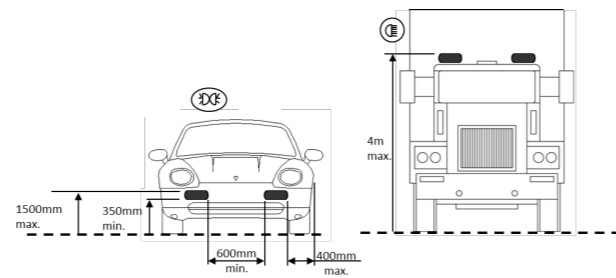

LAND ROVER DEFENDER (2020)
ROOF MOUNTING KIT

LAND ROVER DEFENDER
ROOF MOUNTING KIT

CLIP-ON LENSES
AMBER AND REEDED LENSES

CAN INTERFACE
PLUS CONTACTLESS READER

FITTING INFORMATION

SIDE MOUNTING INFORMATION