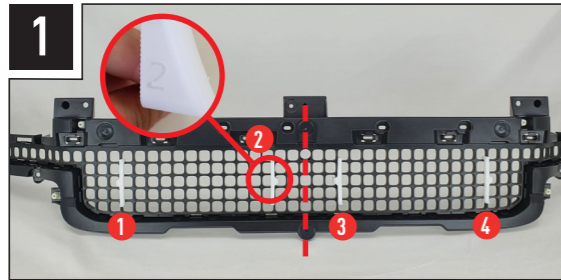

INSTALLATION PROCESS

Install should be completed with the grille left on the vehicle.