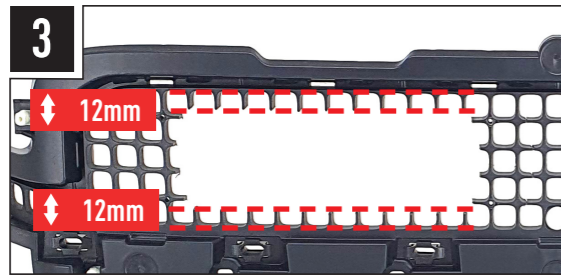

INSTALLATION PROCESS

Install should be completed with the grille left on the vehicle.